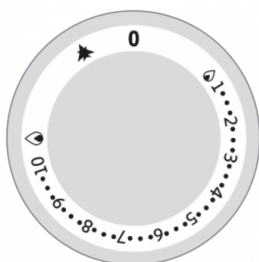

In the gas versions, the regulation of the power is entrusted to a continuous operation modular tap to adapt the heat of the plate according to the type of cooking