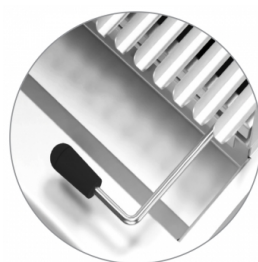

## Super GAS Grill M120 - Stainless steel grill - M120 on Cabinet

CODE  
CR1656989

MODEL  
Q70SGV/G120

SERIE  
QUEEN 7

Smoking that can be installed on the M80 - M120 models for a barbecue taste menu

Larger and wider fat channel

Type of type of cooking also in user gas / lava stone grid, with dedicated accessories

Wetfill accessory for optimal management of multiple types of cooking.

In the gas versions, the regulation of the power is entrusted to a continuous operation modular tap to adapt the heat of the plate according to the type of cooking

Grilled height adjustment for the management of different types of cooking

4 types available grids: meat, fish, mixed with stainless steel and reversible cast iron/fish cast iron version