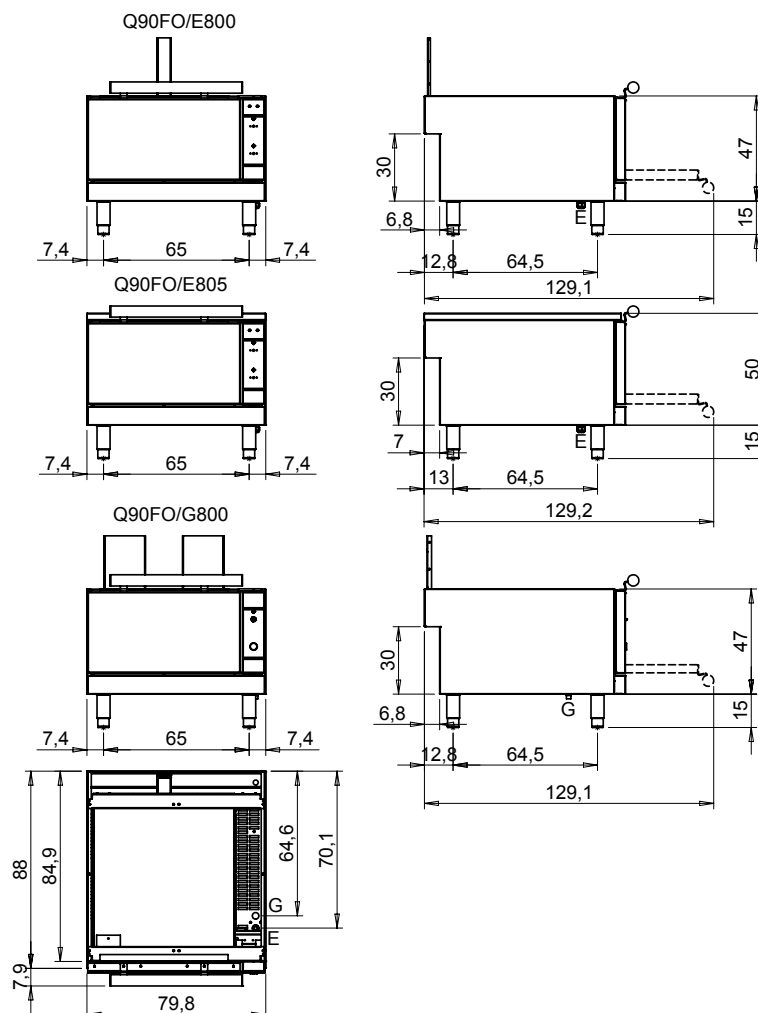

GAS OVEN BASE

CODE
CR1018799

MODEL
Q90FO/G800

SERIE
QUEEN 9

MISURE IN cm - DIMENSIONS IN cm - ABMESSUNGEN IN cm - MESURES EN cm
MEDIDAS EN cm - MATEN IN cm - DIMENSIONES EN cm

Legenda - Legende - Key - Légende - Leyenda - Legenda - Legenda

E Pressacavo entrata linea elettrica - Stopfbuchse - Electric cable stress relief - Presse étoupe de câble él - Pisacable - Elektrische kabelwartel - Entrada cabo eléctrico	G Arrivo gas - Gasanschluss - Gas connection - Arrivée gaz - Union de gas - Gasaansluiting - Ligaçao gás EN 10226-1 R 1/2; EN ISO 228-1 G 1/2 (DK)
S Attacco scarico acqua - Wasserablauf - Water outlet - Vidange de l'eau - Desaguadero - Wateraftapaansluiting - Junção descarga água	H20 Arrivo acqua - Wasseranschluss - Water inlet - Arrivée eau - Union de agua - Wateraansluiting - Junção alimentação água
S1 Scarico vasca - Wannenabflussrohr - Pan outlet - Vidange du bac - Descarga cuba - Water toevoer - Descarga da cuba	A1 = Calda - Heiss - Warm - Chaude - Caliente - Warm - Morno A2 = Fredda - Kalt - Cold - Froid - Fria - Koude - Frio
S2 Valvola di depressione - Anti-depression valve - Unterdruck ventil - Soupape de dépression - Válvula de depresión - Onderdrukklep - Válvula de depressão	
S3 Scarico acqua intercapedine - Wasserablauf Zwischenraum - Jacket water drain Evacuation eau double envelope - Descarga de agua intersticios - Afvoer water tussenruimte - Descarga de água na marmita com Sistema de aquecimento indirecto	
S4 Scarico - Abflussrohr - Drain - Tuyau d'évacuation - Tubo de drenaje - Aftapbuis - Tubulação de dreno	L Rubinetto di livello - Level tap - Wasserhahn - Robinet de niveau - Grifo de nivel - Niveaakraan - Torneira de nível