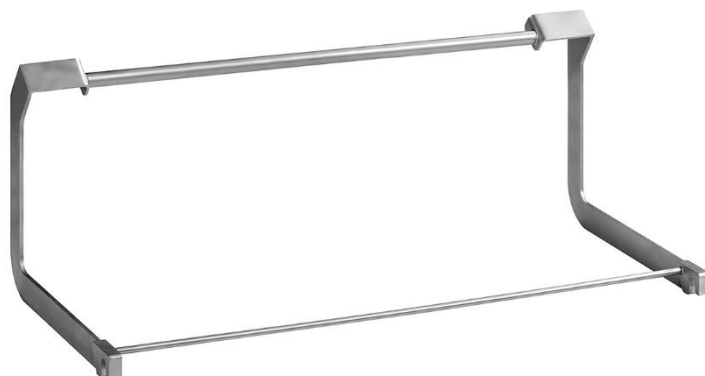

JIPA JUMP ACCESSORIES

Cooking basket – Cooking basket Flat – Cooking basket DS

Frying basket – Frying basket Flat – Frying basket DS

Basket Á la carte DS/DM

Basket extension arm

Spatula big

Spatula for omellet

Spatula small – foto missing

Grate for NT 1/1

Sieve

Battery – powered lifting trolley

Oil filtration trolley

Handling trolley for baskets