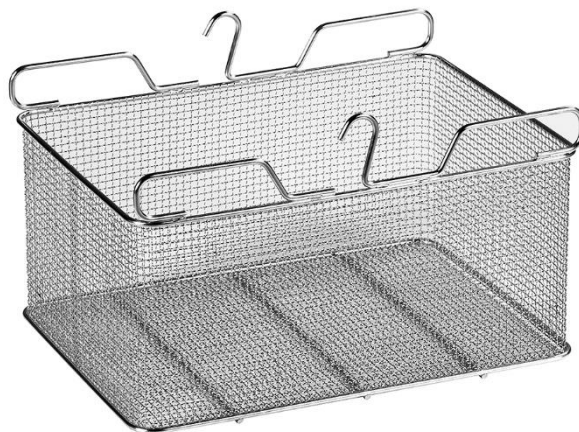

JIPA JUMP ACCESSORIES

Cooking basket – Cooking basket Flat – Cooking basket DS

Frying basket – Frying basket Flat – Frying basket DS

Basket Á la carte DS/DM

Basket extension arm

Spatula big

Spatula for omellet

Spatula small – foto missing

Grate for NT 1/1

Sieve

Battery – powered lifting trolley

Oil filtration trolley

Handling trolley for baskets