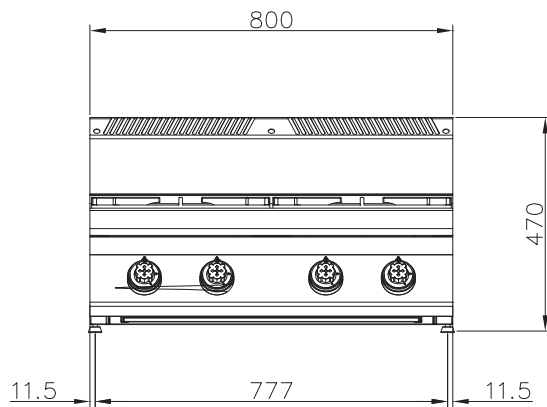

MODELLO  
MODEL

DIMENSIONI mm  
DIMENSIONS mm

POTENZA GAS KW  
GAS POWER KW

VOLUME m<sup>3</sup>

PESO Kg  
WEIGHT Kg

ALLACCIAMENTO GAS  
GAS CONNECTION

7TCG4

800x730x270

18

0,4

69

Ø 1/2"

G = Gas Ø 1/2"