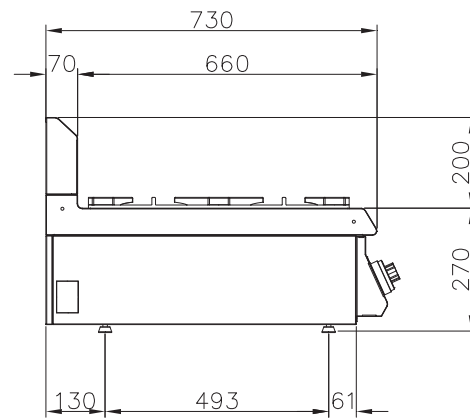

MODELLO  
MODEL

DIMENSIONI mm  
DIMENSIONS mm

POTENZA GAS KW  
GAS POWER KW

VOLUME m<sup>3</sup>

PESO Kg  
WEIGHT Kg

ALLACCIAMENTO GAS  
GAS CONNECTION

7TCG4

800x730x270

18

0,4

69

Ø 1/2"

G = Gas Ø 1/2"