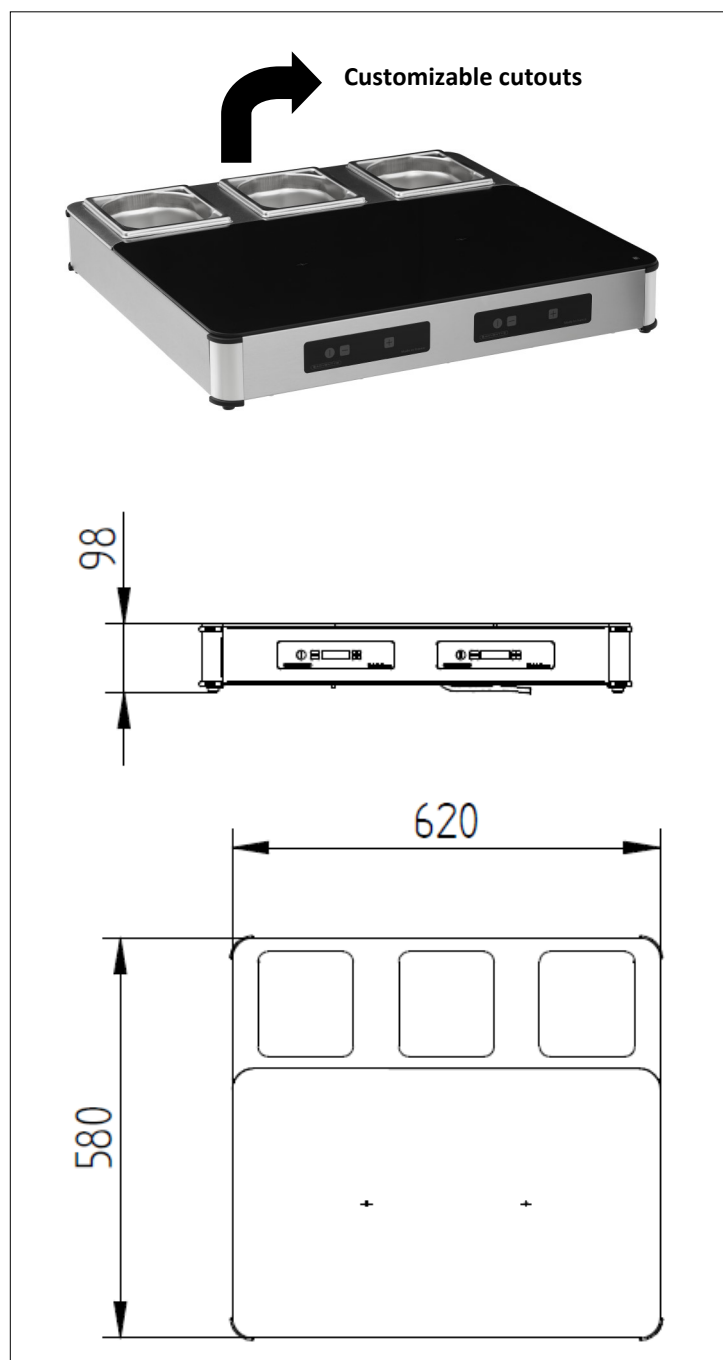

Technical information	
Materials	Vitrocéramique glass
Dimensions	Cooking surface 620 x 390
Power	2 x 1500W
Controls	Capacitive touches control panel
Amps	10A
Functions	Power level setting from 1 to 15
Power supply	220-240V singlephase (50 / 60 Hz)
Standards	Complies with European safety standards for electrical appliances
Details & Options	This version works with 3 GN 1/6 (not included). Removable EU cable