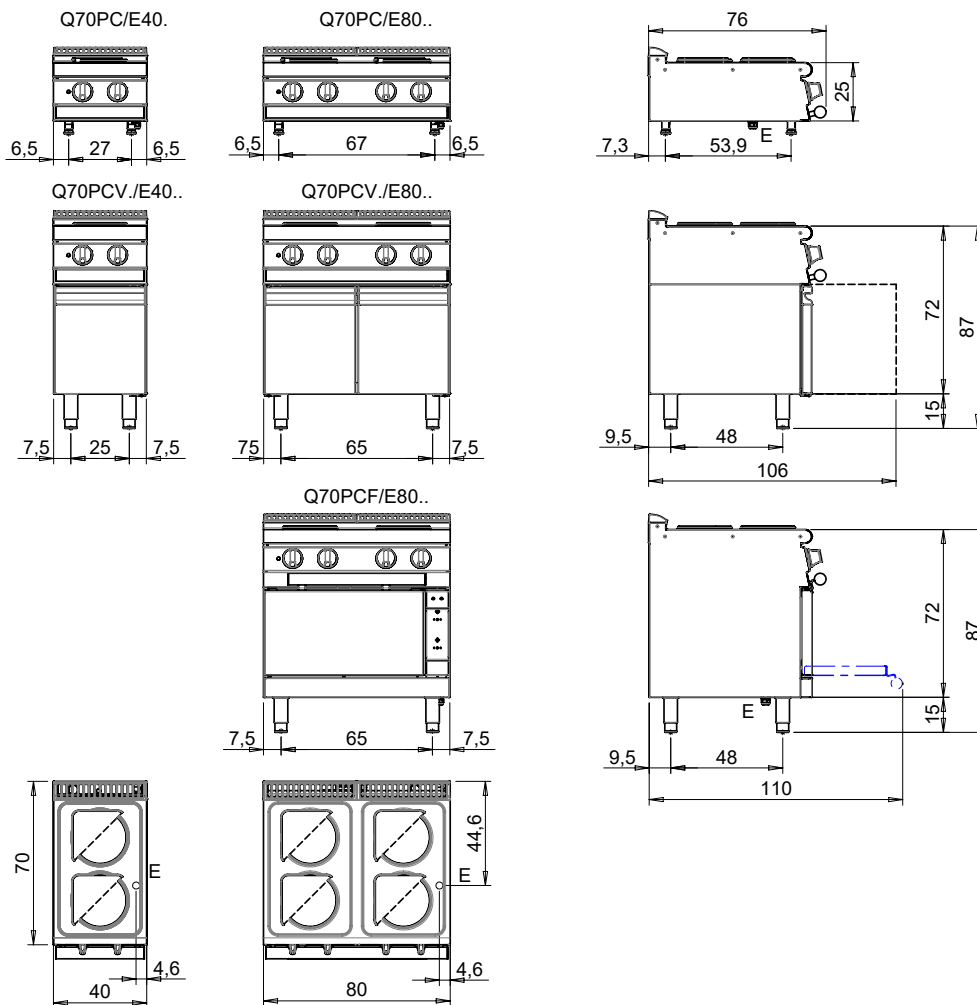

4 ROUND HOTPLATE ELECTRIC RANGE ON OPEN CUPBOARD

CODE
CR1012639

MODEL
Q70PCV/E800

SERIE
QUEEN 7

PRODUCT'S RANGE PLUS

220 x 220 mm square plates or 220mm round plates watertight to worktop.

220mm round plates watertight to worktop.

4 ROUND HOTPLATE ELECTRIC RANGE ON OPEN CUPBOARD

CODE
CR1012639

MODEL
Q70PCV/E800

SERIE
QUEEN 7

MISURE IN cm - DIMENSIONS IN cm - ABMESSUNGEN IN cm - MESURES EN cm
MEDIDAS EN cm - MATEN IN cm - DIMENSIONES EN cm