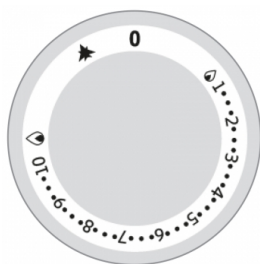

In the gas versions, the regulation of the power is entrusted to a continuous operation modular tap to adapt the heat of the plate according to the type of cooking