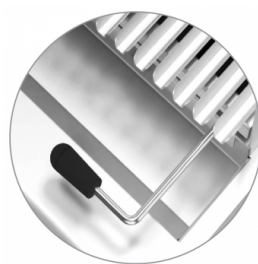

## Lava stone grill GAS M40 - Stainless steel grill - M40 Top Version

CODE  
CR1657689

MODEL  
Q90SGL/G400

SERIE  
QUEEN 9

Smoking that can be installed on the M80 - M120 models for a barbecue taste menu

Larger and wider fat channel

Type of type of cooking also in user gas / lava stone grid, with dedicated accessories

Wetfill accessory for optimal management of multiple types of cooking.

In the gas versions, the regulation of the power is entrusted to a continuous operation modular tap to adapt the heat of the plate according to the type of cooking

Grilled height adjustment for the management of different types of cooking

4 types available grids: meat, fish, mixed with stainless steel and reversible cast iron/fish cast iron version