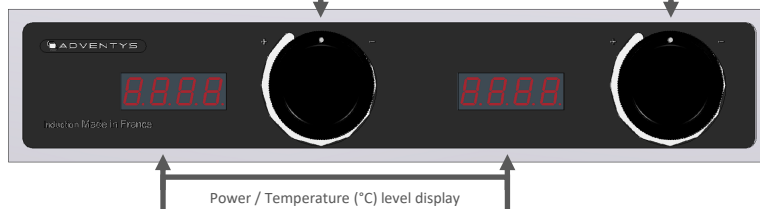

Rotary control On / Off / Power selection /
Temperature selection (°C)