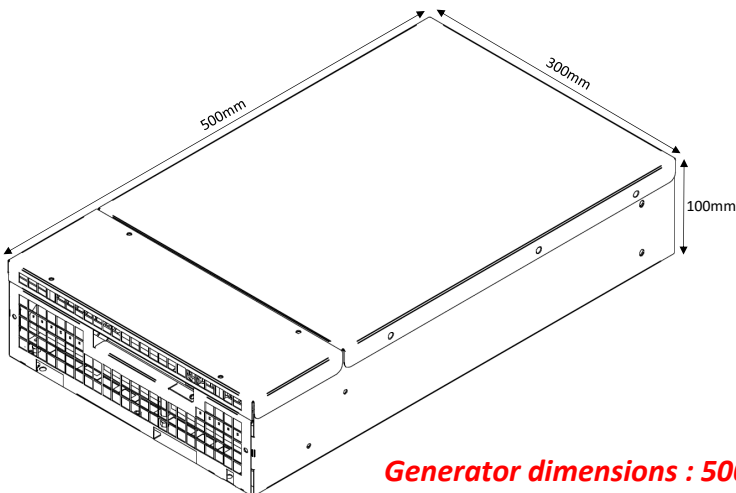

TECHNICAL SPECIFICATIONS

Cooking block dimensions	690mm x 690mm x 70.5mm To be integrated into the worktop
Cooking surface	690mm x 690mm Glass ceramic thickness 6mm
Power	16000W (16 inductors of 1000W)
Controls	Knobs control with displays
Amperage	24A
Functions Click Clack	4 cooking zones / 16 coils per zone, controlled by 4 joysticks and 4-digit displays (a single setting for 4 coils). Adjustable power and temperature : - Power adjustment - 20 levels from 25 to 1000W per inductor - Temperature setting from 30°C to 250° C in 1°C steps Switch from power mode to temperature
Power supply	380V Three-phase 50-60Hz Compatible with TERA WATT and SICOTRONIC energy optimisers.
Diameter saucepan	Minimum 6 cm
Standards	Complies with current European standards on safety of electrical equipment, EMC, Rohs and SGS.
Kit composition	- 1 Cooktop - 4 Generator blocks - 2 Knob control - 1 Integration frame (750 x 750mm) - Connecting cables 1m50 (Custom connection cables available in 3, 5, 6, 8, 10, 12, 15m)

Cooking block dimensions

Integrated cooking unit dimensions : 696mm x 696mm

Dimensions Control panel

Built-in dimensions control 370 x 75 mm + 6 holes R7mm

Generator dimensions

Generator dimensions : 500mm x 300mm x 100mm