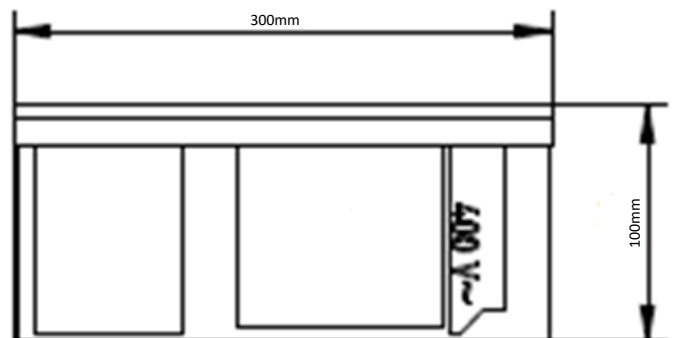

TECHNICAL SPECIFICATIONS

Cooking block dimensions	690mm x 690mm x 70.5mm To be integrated into the worktop
Cooking surface	690mm x 690mm Glass ceramic thickness 6mm
Power	16000W (16 inductors of 1000W)
Controls	Knobs control with displays
Amperage	24A
Functions Click Clack	4 cooking zones / 16 coils per zone, controlled by 4 joysticks and 4-digit displays (a single setting for 4 coils). Adjustable power and temperature : - Power adjustment - 20 levels from 25 to 1000W per inductor - Temperature setting from 30°C to 250° C in 1°C steps Switch from power mode to temperature
Power supply	380V Three-phase 50-60Hz Compatible with TERA WATT and SICOTRONIC energy optimisers.
Diameter saucepan	Minimum 6 cm
Standards	Complies with current European standards on safety of electrical equipment, EMC, Rohs and SGS.
Kit composition	- 1 Cooktop - 4 Generator blocks - 2 Knob control - 1 Integration frame (750 x 750mm) - Connecting cables 1m50 (Custom connection cables available in 3, 5, 6, 8, 10, 12, 15m)

Cooking block dimensions

Integrated cooking unit dimensions : 696mm x 696mm

Dimensions Control panel

Built-in dimensions control 370 x 75 mm + 6 holes R7mm

Generator dimensions

Generator dimensions : 500mm x 300mm x 100mm