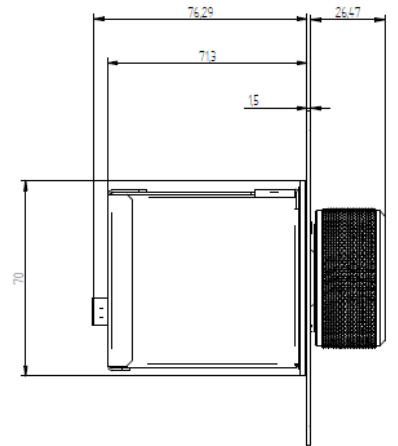

TECHNICAL SPECIFICATIONS

Cooking block dimensions	690mm x 690mm x 70.5mm To be integrated into the worktop
Cooking surface	690mm x 690mm Glass ceramic thickness 6mm
Power	16000W (16 inductors of 1000W)
Controls	Knobs control with displays
Amperage	24A
Functions Click Clack	4 cooking zones / 16 coils per zone, controlled by 4 joysticks and 4-digit displays (a single setting for 4 coils). Adjustable power and temperature : - Power adjustment - 20 levels from 25 to 1000W per inductor - Temperature setting from 30°C to 250° C in 1°C steps Switch from power mode to temperature
Power supply	380V Three-phase 50-60Hz Compatible with TERA WATT and SICOTRONIC energy optimisers.
Diameter saucepan	Minimum 6 cm
Standards	Complies with current European standards on safety of electrical equipment, EMC, Rohs and SGS.
Kit composition	- 1 Cooktop - 4 Generator blocks - 2 Knob control - 1 Integration frame (750 x 750mm) - Connecting cables 1m50 (Custom connection cables available in 3, 5, 6, 8, 10, 12, 15m)

Cooking block dimensions

Integrated cooking unit dimensions : 696mm x 696mm

Dimensions Control panel

Built-in dimensions control 370 x 75 mm + 6 holes R7mm

Generator dimensions

Generator dimensions : 500mm x 300mm x 100mm