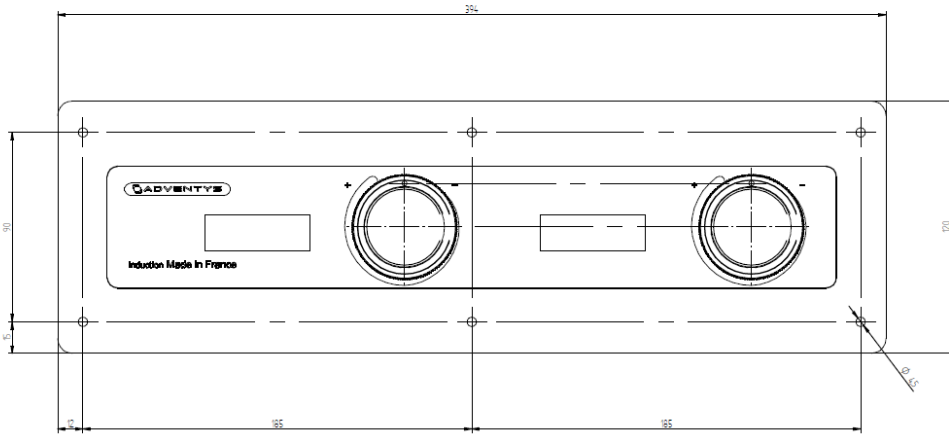

TECHNICAL SPECIFICATIONS

Cooking block dimensions	690mm x 690mm x 70.5mm To be integrated into the worktop
Cooking surface	690mm x 690mm Glass ceramic thickness 6mm
Power	16000W (16 inductors of 1000W)
Controls	Knobs control with displays
Amperage	24A
Functions Click Clack	4 cooking zones / 16 coils per zone, controlled by 4 joysticks and 4-digit displays (a single setting for 4 coils). Adjustable power and temperature : - Power adjustment - 20 levels from 25 to 1000W per inductor - Temperature setting from 30°C to 250° C in 1°C steps Switch from power mode to temperature
Power supply	380V Three-phase 50-60Hz Compatible with TERA WATT and SICOTRONIC energy optimisers.
Diameter saucepan	Minimum 6 cm
Standards	Complies with current European standards on safety of electrical equipment, EMC, Rohs and SGS.
Kit composition	- 1 Cooktop - 4 Generator blocks - 2 Knob control - 1 Integration frame (750 x 750mm) - Connecting cables 1m50 (Custom connection cables available in 3, 5, 6, 8, 10, 12, 15m)

Cooking block dimensions

Integrated cooking unit dimensions : 696mm x 696mm

Dimensions Control panel

Built-in dimensions control 370 x 75 mm + 6 holes R7mm

Generator dimensions

Generator dimensions : 500mm x 300mm x 100mm