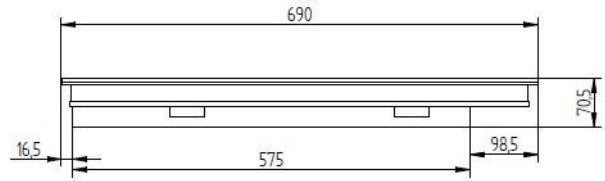

TECHNICAL SPECIFICATIONS

Cooking block dimensions	690mm x 690mm x 70.5mm To be integrated into the worktop
Cooking surface	690mm x 690mm Glass ceramic thickness 6mm
Power	16000W (16 inductors of 1000W)
Controls	Knobs control with displays
Amperage	24A
Functions Click Clack	4 cooking zones / 16 coils per zone, controlled by 4 joysticks and 4-digit displays (a single setting for 4 coils). Adjustable power and temperature : - Power adjustment - 20 levels from 25 to 1000W per inductor - Temperature setting from 30°C to 250° C in 1°C steps Switch from power mode to temperature
Power supply	380V Three-phase 50-60Hz Compatible with TERA WATT and SICOTRONIC energy optimisers.
Diameter saucepan	Minimum 6 cm
Standards	Complies with current European standards on safety of electrical equipment, EMC, Rohs and SGS.
Kit composition	- 1 Cooktop - 4 Generator blocks - 2 Knob control - 1 Integration frame (750 x 750mm) - Connecting cables 1m50 (Custom connection cables available in 3, 5, 6, 8, 10, 12, 15m)

Click Clack

Features KNL4PT

The No Limit KNL4PT hob has 4 independently adjustable cooking zones. Each quarter cooking zone has 4 inductors:

- 4 Cooking zones
- 16 Inductors
- 1 Control for each cooking zone

Cooking block dimensions

Integrated cooking unit dimensions : 696mm x 696mm

Dimensions Control panel

Built-in dimensions control 370 x 75 mm + 6 holes R7mm

Generator dimensions

Generator dimensions : 500mm x 300mm x 100mm