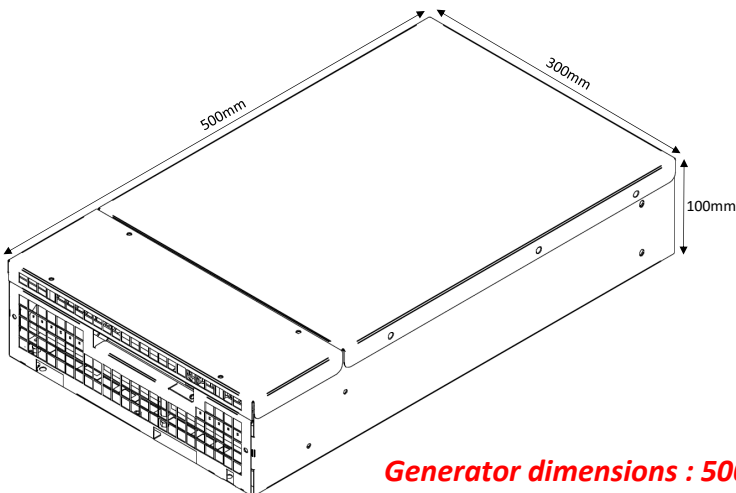

TECHNICAL SPECIFICATIONS

Cooking block dimensions	690mm x 690mm x 70.5mm To be integrated into the worktop
Cooking surface	690mm x 690mm Glass ceramic thickness 6mm
Power	32000W (16 inductors of 2000W)
Controls	Knobs control with displays
Amperage	48A
Functions Click Clack	4 cooking zones / 16 coils per zone, controlled by 4 joysticks and 4-digit displays (a single setting for 4 coils). Adjustable power and temperature : - Power adjustment - 30 levels from 25 to 2000W per inductor - Temperature setting from 30°C to 250° C in 1°C steps Switch from power mode to temperature
Power supply	380V Three-phase 50-60Hz Compatible with TERA WATT and SICOTRONIC energy optimisers.
Diameter saucepan	Minimum 6 cm
Standards	Complies with current European standards on safety of electrical equipment, EMC, Rohs and SGS.
Kit composition	- 1 Cooktop - 4 Generator blocks - 2 Knob control - 1 Integration frame (750 x 750mm) - Connecting cables 1m50 (Custom connection cables available in 3, 5, 6, 8, 10, 12, 15m)

Cooking block dimensions

Integrated cooking unit dimensions : 696mm x 696mm

Dimensions Control panel

Built-in dimensions control 370 x 75 mm + 6 holes R7mm

Generator dimensions

Generator dimensions : 500mm x 300mm x 100mm