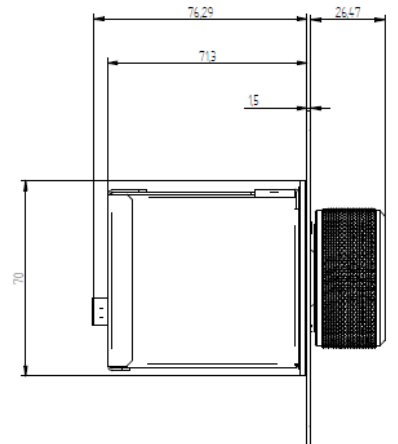

TECHNICAL SPECIFICATIONS

Cooking block dimensions	690mm x 690mm x 70.5mm To be integrated into the worktop
Cooking surface	690mm x 690mm Glass ceramic thickness 6mm
Power	32000W (16 inductors of 2000W)
Controls	Knobs control with displays
Amperage	48A
Functions Click Clack	4 cooking zones / 16 coils per zone, controlled by 4 joysticks and 4-digit displays (a single setting for 4 coils). Adjustable power and temperature : - Power adjustment - 30 levels from 25 to 2000W per inductor - Temperature setting from 30°C to 250° C in 1°C steps Switch from power mode to temperature
Power supply	380V Three-phase 50-60Hz Compatible with TERA WATT and SICOTRONIC energy optimisers.
Diameter saucepan	Minimum 6 cm
Standards	Complies with current European standards on safety of electrical equipment, EMC, Rohs and SGS.
Kit composition	- 1 Cooktop - 4 Generator blocks - 2 Knob control - 1 Integration frame (750 x 750mm) - Connecting cables 1m50 (Custom connection cables available in 3, 5, 6, 8, 10, 12, 15m)

Cooking block dimensions

Integrated cooking unit dimensions : 696mm x 696mm

Dimensions Control panel

Built-in dimensions control 370 x 75 mm + 6 holes R7mm

Generator dimensions

Generator dimensions : 500mm x 300mm x 100mm