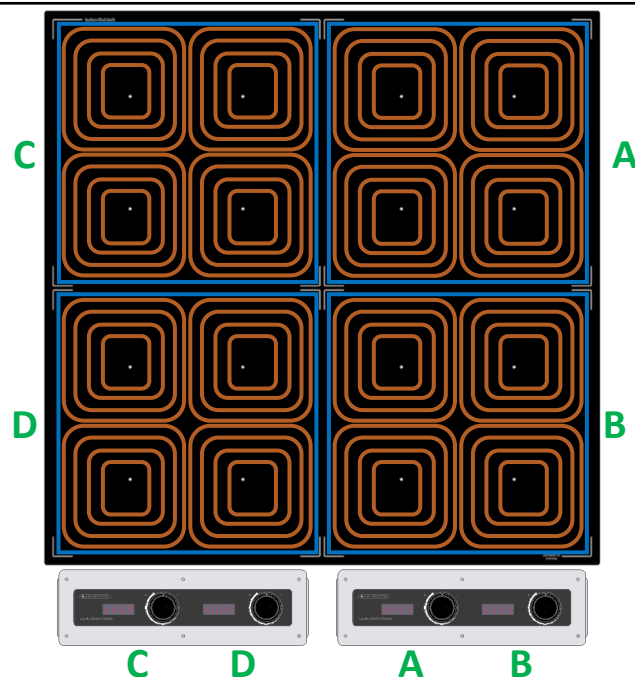

TECHNICAL SPECIFICATIONS

Cooking block dimensions	690mm x 690mm x 70.5mm To be integrated into the worktop
Cooking surface	690mm x 690mm Glass ceramic thickness 6mm
Power	32000W (16 inductors of 2000W)
Controls	Knobs control with displays
Amperage	48A
Functions Click Clack	4 cooking zones / 16 coils per zone, controlled by 4 joysticks and 4-digit displays (a single setting for 4 coils). Adjustable power and temperature : - Power adjustment - 30 levels from 25 to 2000W per inductor - Temperature setting from 30°C to 250° C in 1°C steps Switch from power mode to temperature
Power supply	380V Three-phase 50-60Hz Compatible with TERA WATT and SICOTRONIC energy optimisers.
Diameter saucepan	Minimum 6 cm
Standards	Complies with current European standards on safety of electrical equipment, EMC, Rohs and SGS.
Kit composition	- 1 Cooktop - 4 Generator blocks - 2 Knob control - 1 Integration frame (750 x 750mm) - Connecting cables 1m50 (Custom connection cables available in 3, 5, 6, 8, 10, 12, 15m)

Click Clack

Features KNL4PT

The No Limit KNL4PT hob has 4 independently adjustable cooking zones. Each quarter cooking zone has 4 inductors:

- 4 Cooking zones
- 16 Inductors
- 1 Control for each cooking zone

Cooking block dimensions

Integrated cooking unit dimensions : 696mm x 696mm

Dimensions Control panel

Built-in dimensions control 370 x 75 mm + 6 holes R7mm

Generator dimensions

Generator dimensions : 500mm x 300mm x 100mm