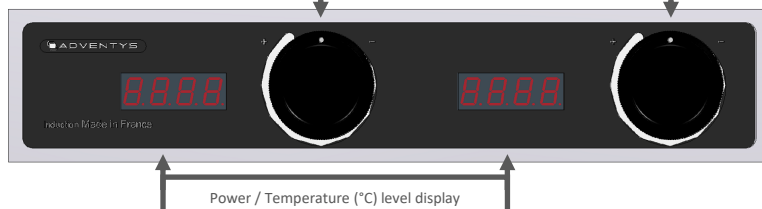

ADVENTYS
Route de Pagny - 21250 Seurre - France
www.adventys.com
contact@adventys.com
T: 03.80.20.46.15

Important note

Adventys reserves the right to change specifications without notice.