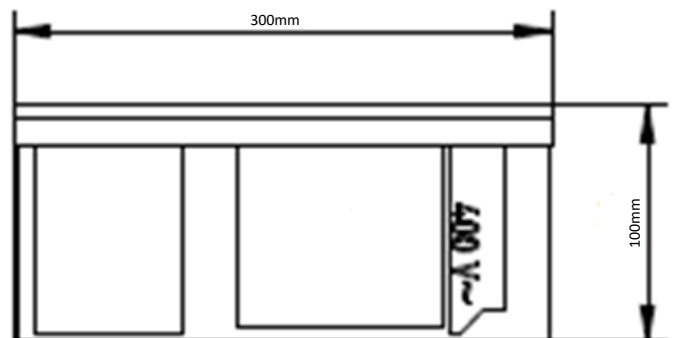

TECHNICAL SPECIFICATIONS

Cooking block dimensions	690mm x 690mm x 70.5mm To be integrated into the worktop
Cooking surface	690mm x 690mm Glass ceramic thickness 6mm
Power	32000W (16 inductors of 2000W)
Controls	Knobs control with displays
Amperage	48A
Functions Click Clack	4 cooking zones / 16 coils per zone, controlled by 4 joysticks and 4-digit displays (a single setting for 4 coils). Adjustable power and temperature : - Power adjustment - 30 levels from 25 to 2000W per inductor - Temperature setting from 30°C to 250° C in 1°C steps Switch from power mode to temperature
Power supply	380V Three-phase 50-60Hz Compatible with TERA WATT and SICOTRONIC energy optimisers.
Diameter saucepan	Minimum 6 cm
Standards	Complies with current European standards on safety of electrical equipment, EMC, Rohs and SGS.
Kit composition	- 1 Cooktop - 4 Generator blocks - 2 Knob control - 1 Integration frame (750 x 750mm) - Connecting cables 1m50 (Custom connection cables available in 3, 5, 6, 8, 10, 12, 15m)

Cooking block dimensions

Integrated cooking unit dimensions : 696mm x 696mm

Dimensions Control panel

Built-in dimensions control 370 x 75 mm + 6 holes R7mm

Generator dimensions

Generator dimensions : 500mm x 300mm x 100mm