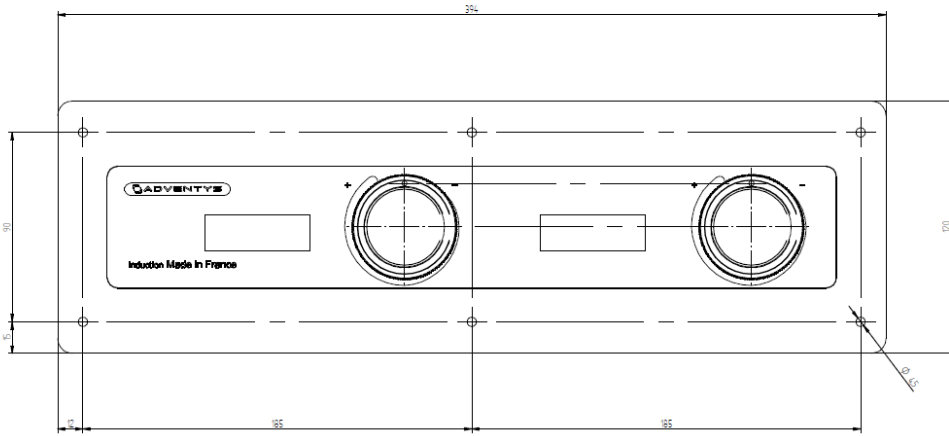

TECHNICAL SPECIFICATIONS

Cooking block dimensions	690mm x 690mm x 70.5mm To be integrated into the worktop
Cooking surface	690mm x 690mm Glass ceramic thickness 6mm
Power	32000W (16 inductors of 2000W)
Controls	Knobs control with displays
Amperage	48A
Functions Click Clack	4 cooking zones / 16 coils per zone, controlled by 4 joysticks and 4-digit displays (a single setting for 4 coils). Adjustable power and temperature : - Power adjustment - 30 levels from 25 to 2000W per inductor - Temperature setting from 30°C to 250° C in 1°C steps Switch from power mode to temperature
Power supply	380V Three-phase 50-60Hz Compatible with TERA WATT and SICOTRONIC energy optimisers.
Diameter saucepan	Minimum 6 cm
Standards	Complies with current European standards on safety of electrical equipment, EMC, Rohs and SGS.
Kit composition	- 1 Cooktop - 4 Generator blocks - 2 Knob control - 1 Integration frame (750 x 750mm) - Connecting cables 1m50 (Custom connection cables available in 3, 5, 6, 8, 10, 12, 15m)

Cooking block dimensions

Integrated cooking unit dimensions : 696mm x 696mm

Dimensions Control panel

Built-in dimensions control 370 x 75 mm + 6 holes R7mm

Generator dimensions

Generator dimensions : 500mm x 300mm x 100mm