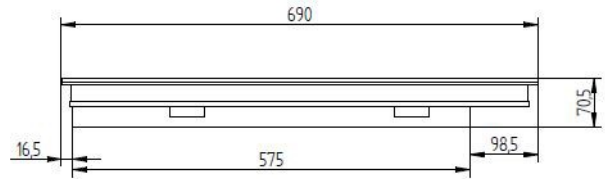

TECHNICAL SPECIFICATIONS

Cooking block dimensions	690mm x 690mm x 70.5mm To be integrated into the worktop
Cooking surface	690mm x 690mm Glass ceramic thickness 6mm
Power	32000W (16 inductors of 2000W)
Controls	Knobs control with displays
Amperage	48A
Functions Click Clack	4 cooking zones / 16 coils per zone, controlled by 4 joysticks and 4-digit displays (a single setting for 4 coils). Adjustable power and temperature : - Power adjustment - 30 levels from 25 to 2000W per inductor - Temperature setting from 30°C to 250° C in 1°C steps Switch from power mode to temperature
Power supply	380V Three-phase 50-60Hz Compatible with TERA WATT and SICOTRONIC energy optimisers.
Diameter saucepan	Minimum 6 cm
Standards	Complies with current European standards on safety of electrical equipment, EMC, Rohs and SGS.
Kit composition	- 1 Cooktop - 4 Generator blocks - 2 Knob control - 1 Integration frame (750 x 750mm) - Connecting cables 1m50 (Custom connection cables available in 3, 5, 6, 8, 10, 12, 15m)

Click Clack

Features KNL4PT

The No Limit KNL4PT hob has 4 independently adjustable cooking zones. Each quarter cooking zone has 4 inductors:

- 4 Cooking zones
- 16 Inductors
- 1 Control for each cooking zone

Cooking block dimensions

Integrated cooking unit dimensions : 696mm x 696mm

Dimensions Control panel

Built-in dimensions control 370 x 75 mm + 6 holes R7mm

Generator dimensions

Generator dimensions : 500mm x 300mm x 100mm