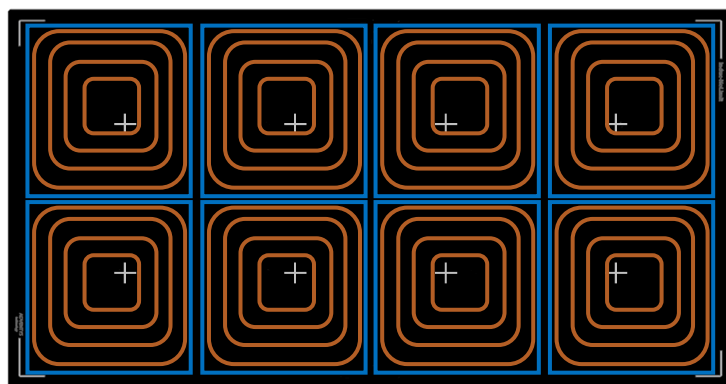

**TECHNICAL SPECIFICATIONS**

<b>Cooking block dimensions</b>	690mm x 360mm x 70.5mm To be integrated into the worktop
<b>Cooking surface</b>	690mm x 360mm Glass ceramic thickness 6mm
<b>Power</b>	8000W (8 inductors of 1000W)
<b>Controls</b>	Touch-sensitive keyboard with joystick and displays
<b>Amperage</b>	12A
<b>Functions L'Original</b>	<p>The No Limit innovation is based on the principle: 1 inductor = 1 zone.</p> <p>8 coils / 8 cooking zones, controlled by touch-sensitive keypad with 2 joystick and 8 displays 4-digit.</p> <p>Adjustable power and temperature:                      - Power adjustment - 20 levels from 25 to 1000W per inductor                      - Temperature setting from 30°C to 250°C in 1°C steps</p> <p>Integrated programme function with 3 memory settings</p>
<b>Power supply</b>	380V Three-phase 50-60Hz Compatible with TERA WATT and SI-COTRONIC energy optimisers.
<b>Diameter saucepan</b>	Minimum 6 cm
<b>Standards</b>	Complies with current European standards on the safety of electrical equipment, EMC, Rohs and SGS
<b>Kit composition</b>	<p>- 1 Cooktop                      - 2 Generator blocks                      - 1 Knob control                      - 1 Integration frame (736 x 406mm)                      - Connecting cables 1m50</p> <p>(Custom connection cables available in 3, 5, 6, 8, 10, 12, 15m)</p>

*L'Original*

**Features KNL8 Side by Side**

The No Limit KNL8 hob has 8 cooking zones with adjustable power or temperature. Each cooking zone can be controlled independently:

- 8 Cooking zones
- 8 Inductors
- 1 Control for each cooking zone

*Cooking block dimensions*

**Integrated cooking unit dimensions : 696mm x 366mm**

*Dimensions Control panel (420x 120)*

**Built-in dimensions control 390 x 88 mm + 6 holes R4,5mm**

*Generator dimensions*

**Generator dimensions : 500mm x 300mm x 100mm**