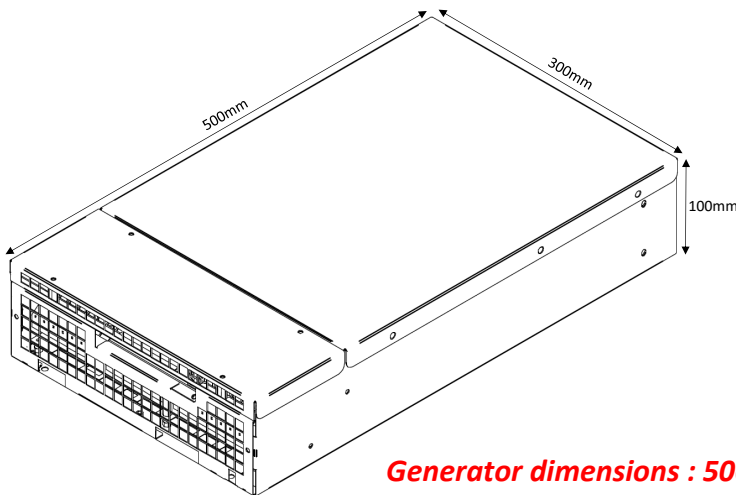

**TECHNICAL SPECIFICATIONS**

<b>Cooking block dimensions</b>	690mm x 360mm x 70.5mm To be integrated into the worktop
<b>Cooking surface</b>	690mm x 360mm Glass ceramic thickness 6mm
<b>Power</b>	8000W (8 inductors of 1000W)
<b>Controls</b>	Touch-sensitive keyboard with joystick and displays
<b>Amperage</b>	12A
<b>Functions L'Original</b>	<p>The No Limit innovation is based on the principle: 1 inductor = 1 zone.</p> <p>8 coils / 8 cooking zones, controlled by touch-sensitive keypad with 2 joystick and 8 displays 4-digit.</p> <p>Adjustable power and temperature:                      - Power adjustment - 20 levels from 25 to 1000W per inductor                      - Temperature setting from 30°C to 250°C in 1°C steps</p> <p>Integrated programme function with 3 memory settings</p>
<b>Power supply</b>	380V Three-phase 50-60Hz Compatible with TERA WATT and SI-COTRONIC energy optimisers.
<b>Diameter saucepan</b>	Minimum 6 cm
<b>Standards</b>	Complies with current European standards on the safety of electrical equipment, EMC, Rohs and SGS
<b>Kit composition</b>	<p>- 1 Cooktop                      - 2 Generator blocks                      - 1 Knob control                      - 1 Integration frame (736 x 406mm)                      - Connecting cables 1m50</p> <p>(Custom connection cables available in 3, 5, 6, 8, 10, 12, 15m)</p>

*Cooking block dimensions*

**Integrated cooking unit dimensions : 696mm x 366mm**

*Dimensions Control panel (420x 120)*

**Built-in dimensions control 390 x 88 mm + 6 holes R4,5mm**

*Generator dimensions*

**Generator dimensions : 500mm x 300mm x 100mm**