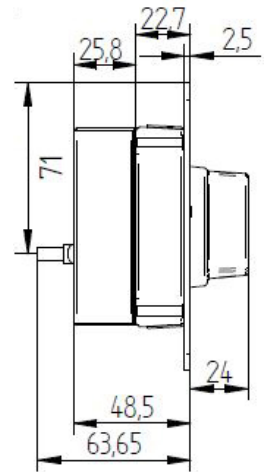

**TECHNICAL SPECIFICATIONS**

<b>Cooking block dimensions</b>	690mm x 360mm x 70.5mm To be integrated into the worktop
<b>Cooking surface</b>	690mm x 360mm Glass ceramic thickness 6mm
<b>Power</b>	8000W (8 inductors of 1000W)
<b>Controls</b>	Touch-sensitive keyboard with joystick and displays
<b>Amperage</b>	12A
<b>Functions L'Original</b>	<p>The No Limit innovation is based on the principle: 1 inductor = 1 zone.</p> <p>8 coils / 8 cooking zones, controlled by touch-sensitive keypad with 2 joystick and 8 displays 4-digit.</p> <p>Adjustable power and temperature:                      - Power adjustment - 20 levels from 25 to 1000W per inductor                      - Temperature setting from 30°C to 250°C in 1°C steps</p> <p>Integrated programme function with 3 memory settings</p>
<b>Power supply</b>	380V Three-phase 50-60Hz Compatible with TERA WATT and SI-COTRONIC energy optimisers.
<b>Diameter saucepan</b>	Minimum 6 cm
<b>Standards</b>	Complies with current European standards on the safety of electrical equipment, EMC, Rohs and SGS
<b>Kit composition</b>	<p>- 1 Cooktop                      - 2 Generator blocks                      - 1 Knob control                      - 1 Integration frame (736 x 406mm)                      - Connecting cables 1m50</p> <p>(Custom connection cables available in 3, 5, 6, 8, 10, 12, 15m)</p>

*Cooking block dimensions*

**Integrated cooking unit dimensions : 696mm x 366mm**

*Dimensions Control panel (420x 120)*

**Built-in dimensions control 390 x 88 mm + 6 holes R4,5mm**

*Generator dimensions*

**Generator dimensions : 500mm x 300mm x 100mm**