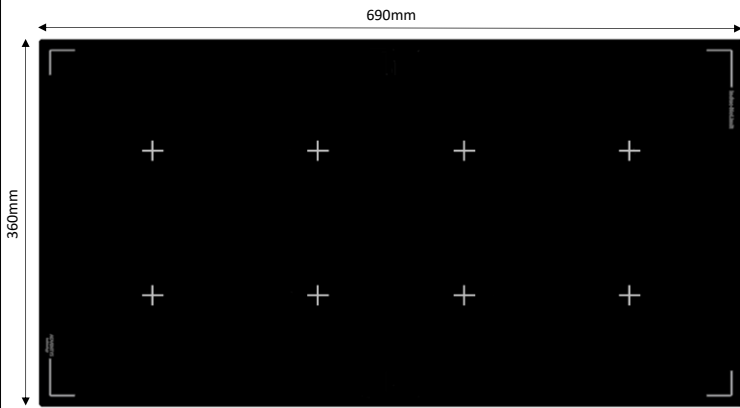

**TECHNICAL SPECIFICATIONS**

<b>Cooking block dimensions</b>	690mm x 360mm x 70.5mm To be integrated into the worktop
<b>Cooking surface</b>	690mm x 360mm Glass ceramic thickness 6mm
<b>Power</b>	8000W (8 inductors of 1000W)
<b>Controls</b>	Touch-sensitive keyboard with joystick and displays
<b>Amperage</b>	12A
<b>Functions L'Original</b>	<p>The No Limit innovation is based on the principle: 1 inductor = 1 zone.</p> <p>8 coils / 8 cooking zones, controlled by touch-sensitive keypad with 2 joystick and 8 displays 4-digit.</p> <p>Adjustable power and temperature:                      - Power adjustment - 20 levels from 25 to 1000W per inductor                      - Temperature setting from 30°C to 250°C in 1°C steps</p> <p>Integrated programme function with 3 memory settings</p>
<b>Power supply</b>	380V Three-phase 50-60Hz Compatible with TERA WATT and SI-COTRONIC energy optimisers.
<b>Diameter saucepan</b>	Minimum 6 cm
<b>Standards</b>	Complies with current European standards on the safety of electrical equipment, EMC, Rohs and SGS
<b>Kit composition</b>	<p>- 1 Cooktop                      - 2 Generator blocks                      - 1 Knob control                      - 1 Integration frame (736 x 406mm)                      - Connecting cables 1m50</p> <p>(Custom connection cables available in 3, 5, 6, 8, 10, 12, 15m)</p>

*Cooking block dimensions*

**Integrated cooking unit dimensions : 696mm x 366mm**

*Dimensions Control panel (420x 120)*

**Built-in dimensions control 390 x 88 mm + 6 holes R4,5mm**

*Generator dimensions*

**Generator dimensions : 500mm x 300mm x 100mm**