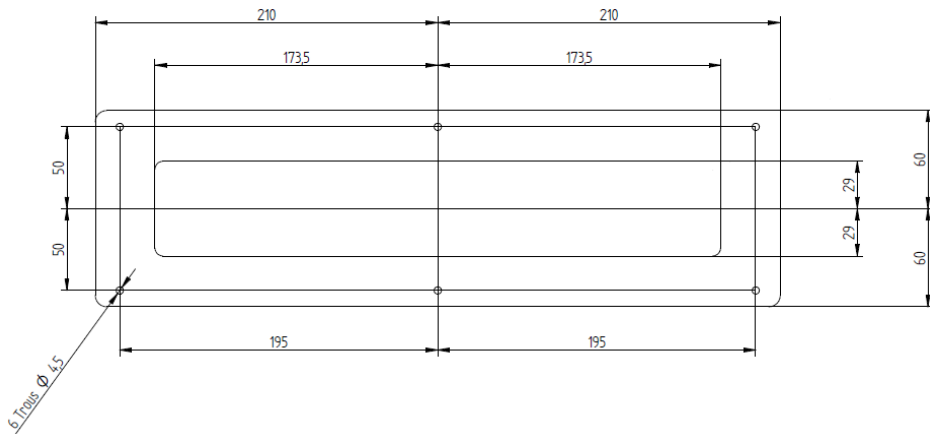

**TECHNICAL SPECIFICATIONS**

<b>Cooking block dimensions</b>	690mm x 360mm x 70.5mm To be integrated into the worktop
<b>Cooking surface</b>	690mm x 360mm Glass ceramic thickness 6mm
<b>Power</b>	8000W (8 inductors of 1000W)
<b>Controls</b>	Touch-sensitive keyboard with joystick and displays
<b>Amperage</b>	12A
<b>Functions L'Original</b>	<p>The No Limit innovation is based on the principle: 1 inductor = 1 zone.</p> <p>8 coils / 8 cooking zones, controlled by touch-sensitive keypad with 2 joystick and 8 displays 4-digit.</p> <p>Adjustable power and temperature:                      - Power adjustment - 20 levels from 25 to 1000W per inductor                      - Temperature setting from 30°C to 250°C in 1°C steps</p> <p>Integrated programme function with 3 memory settings</p>
<b>Power supply</b>	380V Three-phase 50-60Hz Compatible with TERA WATT and SI-COTRONIC energy optimisers.
<b>Diameter saucepan</b>	Minimum 6 cm
<b>Standards</b>	Complies with current European standards on the safety of electrical equipment, EMC, Rohs and SGS
<b>Kit composition</b>	<p>- 1 Cooktop                      - 2 Generator blocks                      - 1 Knob control                      - 1 Integration frame (736 x 406mm)                      - Connecting cables 1m50</p> <p>(Custom connection cables available in 3, 5, 6, 8, 10, 12, 15m)</p>

*Cooking block dimensions*

**Integrated cooking unit dimensions : 696mm x 366mm**

*Dimensions Control panel (420x 120)*

**Built-in dimensions control 390 x 88 mm + 6 holes R4,5mm**

*Generator dimensions*

**Generator dimensions : 500mm x 300mm x 100mm**