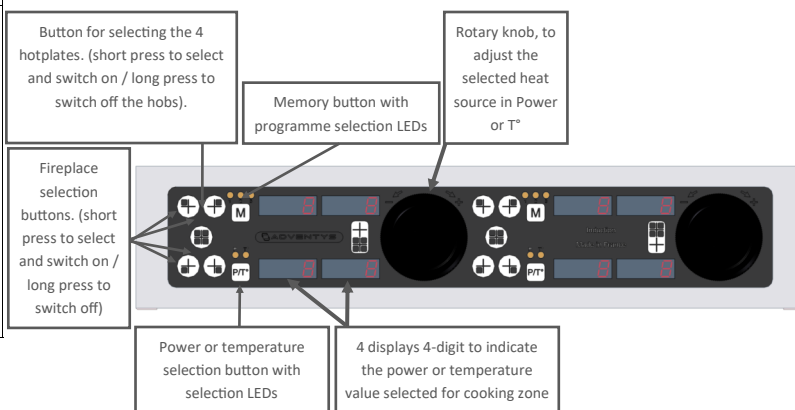

**TECHNICAL SPECIFICATIONS**

<b>Cooking block dimensions</b>	690mm x 360mm x 70.5mm To be integrated into the worktop
<b>Cooking surface</b>	690mm x 360mm Glass ceramic thickness 6mm
<b>Power</b>	8000W (8 inductors of 1000W)
<b>Controls</b>	Touch-sensitive keyboard with joystick and displays
<b>Amperage</b>	12A
<b>Functions L'Original</b>	<p>The No Limit innovation is based on the principle: 1 inductor = 1 zone.</p> <p>8 coils / 8 cooking zones, controlled by touch-sensitive keypad with 2 joystick and 8 displays 4-digit.</p> <p>Adjustable power and temperature:                      - Power adjustment - 20 levels from 25 to 1000W per inductor                      - Temperature setting from 30°C to 250°C in 1°C steps</p> <p>Integrated programme function with 3 memory settings</p>
<b>Power supply</b>	380V Three-phase 50-60Hz Compatible with TERA WATT and SI-COTRONIC energy optimisers.
<b>Diameter saucepan</b>	Minimum 6 cm
<b>Standards</b>	Complies with current European standards on the safety of electrical equipment, EMC, Rohs and SGS
<b>Kit composition</b>	<p>- 1 Cooktop                      - 2 Generator blocks                      - 1 Knob control                      - 1 Integration frame (736 x 406mm)                      - Connecting cables 1m50</p> <p>(Custom connection cables available in 3, 5, 6, 8, 10, 12, 15m)</p>

*L'Original*

**Features KNL8 Side by Side**

The No Limit KNL8 hob has 8 cooking zones with adjustable power or temperature. Each cooking zone can be controlled independently:

- 8 Cooking zones
- 8 Inductors
- 1 Control for each cooking zone

*Cooking block dimensions*

**Integrated cooking unit dimensions : 696mm x 366mm**

*Dimensions Control panel (420x 120)*

**Built-in dimensions control 390 x 88 mm + 6 holes R4,5mm**

*Generator dimensions*

**Generator dimensions : 500mm x 300mm x 100mm**