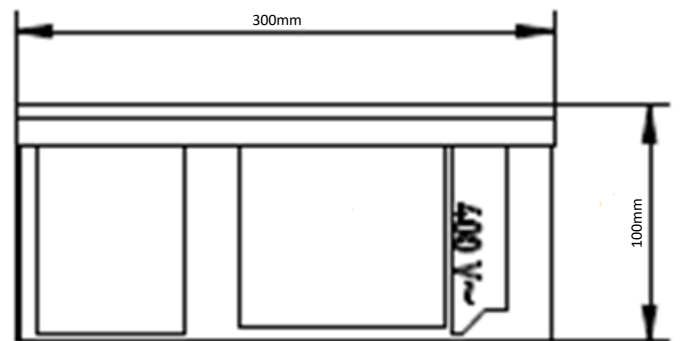

**TECHNICAL SPECIFICATIONS**

<b>Cooking block dimensions</b>	690mm x 360mm x 70.5mm To be integrated into the worktop
<b>Cooking surface</b>	690mm x 360mm Glass ceramic thickness 6mm
<b>Power</b>	8000W (8 inductors of 1000W)
<b>Controls</b>	Touch-sensitive keyboard with joystick and displays
<b>Amperage</b>	12A
<b>Functions L'Original</b>	<p>The No Limit innovation is based on the principle: 1 inductor = 1 zone.</p> <p>8 coils / 8 cooking zones, controlled by touch-sensitive keypad with 2 joystick and 8 displays 4-digit.</p> <p>Adjustable power and temperature:                      - Power adjustment - 20 levels from 25 to 1000W per inductor                      - Temperature setting from 30°C to 250°C in 1°C steps</p> <p>Integrated programme function with 3 memory settings</p>
<b>Power supply</b>	380V Three-phase 50-60Hz Compatible with TERA WATT and SI-COTRONIC energy optimisers.
<b>Diameter saucepan</b>	Minimum 6 cm
<b>Standards</b>	Complies with current European standards on the safety of electrical equipment, EMC, Rohs and SGS
<b>Kit composition</b>	<p>- 1 Cooktop                      - 2 Generator blocks                      - 1 Knob control                      - 1 Integration frame (736 x 406mm)                      - Connecting cables 1m50</p> <p>(Custom connection cables available in 3, 5, 6, 8, 10, 12, 15m)</p>

*Cooking block dimensions*

**Integrated cooking unit dimensions : 696mm x 366mm**

*Dimensions Control panel (420x 120)*

**Built-in dimensions control 390 x 88 mm + 6 holes R4,5mm**

*Generator dimensions*

**Generator dimensions : 500mm x 300mm x 100mm**