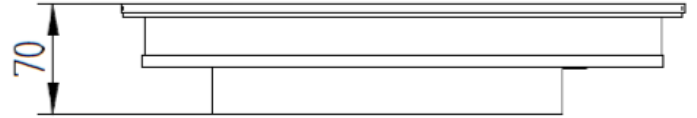

**TECHNICAL SPECIFICATIONS**

<b>Cooking block dimensions</b>	690mm x 360mm x 70.5mm To be integrated into the worktop
<b>Cooking surface</b>	690mm x 360mm Glass ceramic thickness 6mm
<b>Power</b>	8000W (8 inductors of 1000W)
<b>Controls</b>	Touch-sensitive keyboard with joystick and displays
<b>Amperage</b>	12A
<b>Functions L'Original</b>	<p>The No Limit innovation is based on the principle: 1 inductor = 1 zone.</p> <p>8 coils / 8 cooking zones, controlled by touch-sensitive keypad with 2 joystick and 8 displays 4-digit.</p> <p>Adjustable power and temperature:                      - Power adjustment - 20 levels from 25 to 1000W per inductor                      - Temperature setting from 30°C to 250°C in 1°C steps</p> <p>Integrated programme function with 3 memory settings</p>
<b>Power supply</b>	380V Three-phase 50-60Hz Compatible with TERA WATT and SI-COTRONIC energy optimisers.
<b>Diameter saucepan</b>	Minimum 6 cm
<b>Standards</b>	Complies with current European standards on the safety of electrical equipment, EMC, Rohs and SGS
<b>Kit composition</b>	<p>- 1 Cooktop                      - 2 Generator blocks                      - 1 Knob control                      - 1 Integration frame (736 x 406mm)                      - Connecting cables 1m50</p> <p>(Custom connection cables available in 3, 5, 6, 8, 10, 12, 15m)</p>

*L'Original*

**Features KNL8 Side by Side**

The No Limit KNL8 hob has 8 cooking zones with adjustable power or temperature. Each cooking zone can be controlled independently:

- 8 Cooking zones
- 8 Inductors
- 1 Control for each cooking zone

*Cooking block dimensions*

**Integrated cooking unit dimensions : 696mm x 366mm**

*Dimensions Control panel (420x 120)*

**Built-in dimensions control 390 x 88 mm + 6 holes R4,5mm**

*Generator dimensions*

**Generator dimensions : 500mm x 300mm x 100mm**