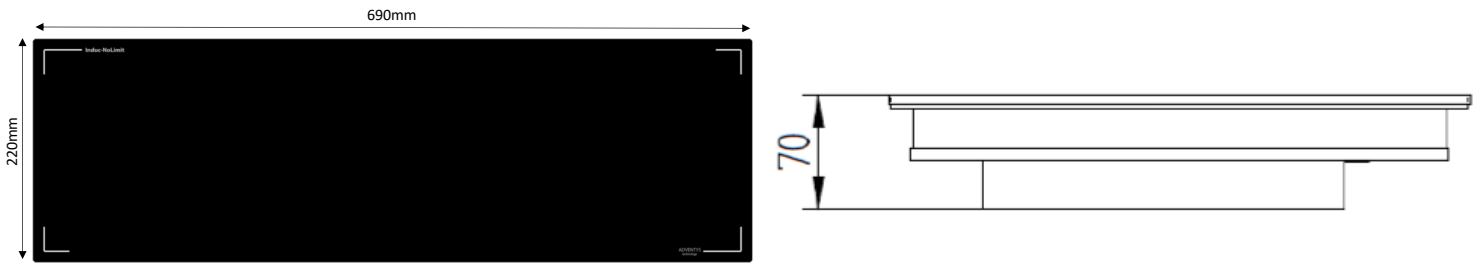

*Le Standard*

**TECHNICAL SPECIFICATIONS**

<b>Cooking block dimensions</b>	690mm x 220mm x 70.5mm To be integrated into the worktop
<b>Cooking surface</b>	690mm x 220mm Glass ceramic thickness 6mm
<b>Power</b>	4000W (4 inductors of 1000W)
<b>Controls</b>	Knob control with display
<b>Amperage</b>	6A
<b>Functions Le standard</b>	1 cooking zone / 4 coils, controlled by joystick and 4-digit display (one setting for 4 coils).  Power adjustable - 20 levels available from 25 to 1000W per inductor
<b>Power supply</b>	380V Three-phase 50-60Hz Compatible with TERA WATT and SICOTRONIC energy optimisers.
<b>Diameter saucepan</b>	Minimum 6 cm
<b>Standards</b>	Complies with current European standards on safety of electrical equipment, EMC, Rohs and SGS.
<b>Kit composition</b>	- 1 Cooktop - 1 Generator block - 1 Knob control - 1 Integration frame (736 x 266mm) - Connecting cables 1m50  (Custom connection cables available in 3, 5, 6, 8, 10, 12, 15m)

**Note importante**  
 Adventys se réserve le droit de modifier les caractéristiques sans préavis.

*Cooking block dimensions*

**Integrated cooking unit dimensions : 696mm x 226mm**

*Dimensions Control panel*

**Integrated cooking unit dimensions : 215 x 88 mm + 4 holes R7mm**

*Generator dimensions*

**Generator dimensions : 500mm x 300mm x 100mm**

**ADVENTYS**  
 Route de Pagny - 21250 Seurre - France  
[www.adventys.com](http://www.adventys.com)  
[contact@adventys.com](mailto:contact@adventys.com)  
 T: 03.80.20.46.15