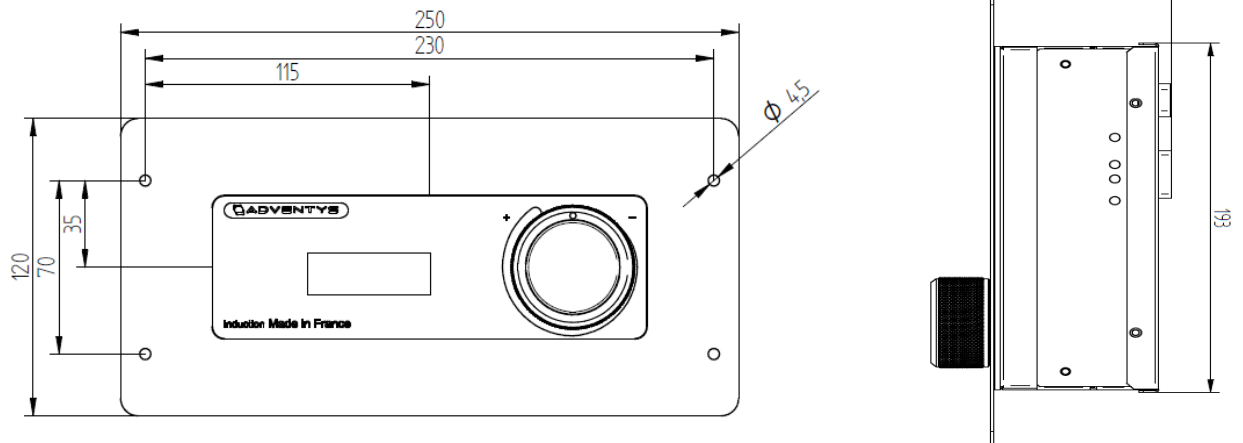

*Le Standard*

**TECHNICAL SPECIFICATIONS**

<b>Cooking block dimensions</b>	690mm x 220mm x 70.5mm To be integrated into the worktop
<b>Cooking surface</b>	690mm x 220mm Glass ceramic thickness 6mm
<b>Power</b>	4000W (4 inductors of 1000W)
<b>Controls</b>	Knob control with display
<b>Amperage</b>	6A
<b>Functions Le standard</b>	1 cooking zone / 4 coils, controlled by joystick and 4-digit display (one setting for 4 coils).  Power adjustable - 20 levels available from 25 to 1000W per inductor
<b>Power supply</b>	380V Three-phase 50-60Hz Compatible with TERA WATT and SICOTRONIC energy optimisers.
<b>Diameter saucepan</b>	Minimum 6 cm
<b>Standards</b>	Complies with current European standards on safety of electrical equipment, EMC, Rohs and SGS.
<b>Kit composition</b>	- 1 Cooktop - 1 Generator block - 1 Knob control - 1 Integration frame (736 x 266mm) - Connecting cables 1m50  (Custom connection cables available in 3, 5, 6, 8, 10, 12, 15m)

**Note importante**  
 Adventys se réserve le droit de modifier les caractéristiques sans préavis.

*Cooking block dimensions*

**Integrated cooking unit dimensions : 696mm x 226mm**

*Dimensions Control panel*

**Integrated cooking unit dimensions : 215 x 88 mm + 4 holes R7mm**

*Generator dimensions*

**Generator dimensions : 500mm x 300mm x 100mm**

**ADVENTYS**  
 Route de Pagny - 21250 Seurre - France  
[www.adventys.com](http://www.adventys.com)  
[contact@adventys.com](mailto:contact@adventys.com)  
 T: 03.80.20.46.15