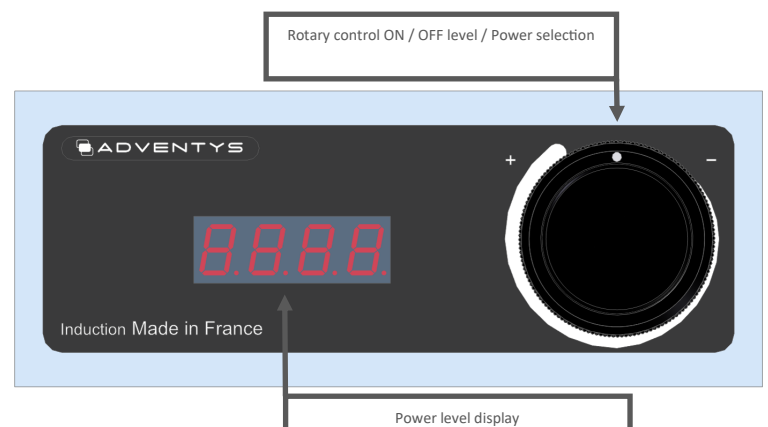

*Le Standard*

**TECHNICAL SPECIFICATIONS**

<b>Cooking block dimensions</b>	690mm x 220mm x 70.5mm To be integrated into the worktop
<b>Cooking surface</b>	690mm x 220mm Glass ceramic thickness 6mm
<b>Power</b>	4000W (4 inductors of 1000W)
<b>Controls</b>	Knob control with display
<b>Amperage</b>	6A
<b>Functions Le standard</b>	1 cooking zone / 4 coils, controlled by joystick and 4-digit display (one setting for 4 coils).  Power adjustable - 20 levels available from 25 to 1000W per inductor
<b>Power supply</b>	380V Three-phase 50-60Hz Compatible with TERA WATT and SICOTRONIC energy optimisers.
<b>Diameter saucepan</b>	Minimum 6 cm
<b>Standards</b>	Complies with current European standards on safety of electrical equipment, EMC, Rohs and SGS.
<b>Kit composition</b>	- 1 Cooktop - 1 Generator block - 1 Knob control - 1 Integration frame (736 x 266mm) - Connecting cables 1m50  (Custom connection cables available in 3, 5, 6, 8, 10, 12, 15m)

**Features KNLSP**

The KNLSP No Limit hob has 1 power-adjustable cooking zone. This cooking zone has 4 inductors :

- 1 cooking zone
- 4 Inductors
- 1 Cooking zone control

**ADVENTYS**  
 Route de Pagny - 21250 Seurre - France  
[www.adventys.com](http://www.adventys.com)  
[contact@adventys.com](mailto:contact@adventys.com)  
 T: 03.80.20.46.15

**Note importante**  
 Adventys se réserve le droit de modifier les caractéristiques sans préavis.

*Cooking block dimensions*

**Integrated cooking unit dimensions : 696mm x 226mm**

*Dimensions Control panel*

**Integrated cooking unit dimensions : 215 x 88 mm + 4 holes R7mm**

*Generator dimensions*

**Generator dimensions : 500mm x 300mm x 100mm**

**ADVENTYS**  
 Route de Pagny - 21250 Seurre - France  
[www.adventys.com](http://www.adventys.com)  
[contact@adventys.com](mailto:contact@adventys.com)  
 T: 03.80.20.46.15