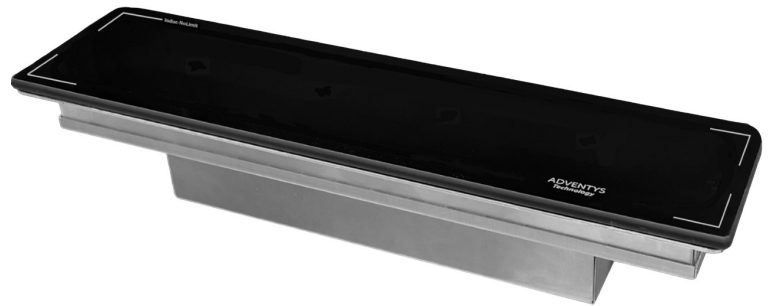

*Le Standard*

**TECHNICAL SPECIFICATIONS**

<b>Cooking block dimensions</b>	690mm x 220mm x 70.5mm To be integrated into the worktop
<b>Cooking surface</b>	690mm x 220mm Glass ceramic thickness 6mm
<b>Power</b>	4000W (4 inductors of 1000W)
<b>Controls</b>	Knob control with display
<b>Amperage</b>	6A
<b>Functions Le standard</b>	1 cooking zone / 4 coils, controlled by joystick and 4-digit display (one setting for 4 coils).  Power adjustable - 20 levels available from 25 to 1000W per inductor
<b>Power supply</b>	380V Three-phase 50-60Hz Compatible with TERA WATT and SICOTRONIC energy optimisers.
<b>Diameter saucepan</b>	Minimum 6 cm
<b>Standards</b>	Complies with current European standards on safety of electrical equipment, EMC, Rohs and SGS.
<b>Kit composition</b>	- 1 Cooktop - 1 Generator block - 1 Knob control - 1 Integration frame (736 x 266mm) - Connecting cables 1m50  (Custom connection cables available in 3, 5, 6, 8, 10, 12, 15m)

**Features KNLSP**

The KNLSP No Limit hob has 1 power-adjustable cooking zone. This cooking zone has 4 inductors :

- 1 cooking zone
- 4 Inductors
- 1 Cooking zone control

**ADVENTYS**  
 Route de Pagny - 21250 Seurre - France  
[www.adventys.com](http://www.adventys.com)  
[contact@adventys.com](mailto:contact@adventys.com)  
 T: 03.80.20.46.15

**Note importante**  
 Adventys se réserve le droit de modifier les caractéristiques sans préavis.

*Cooking block dimensions*

**Integrated cooking unit dimensions : 696mm x 226mm**

*Dimensions Control panel*