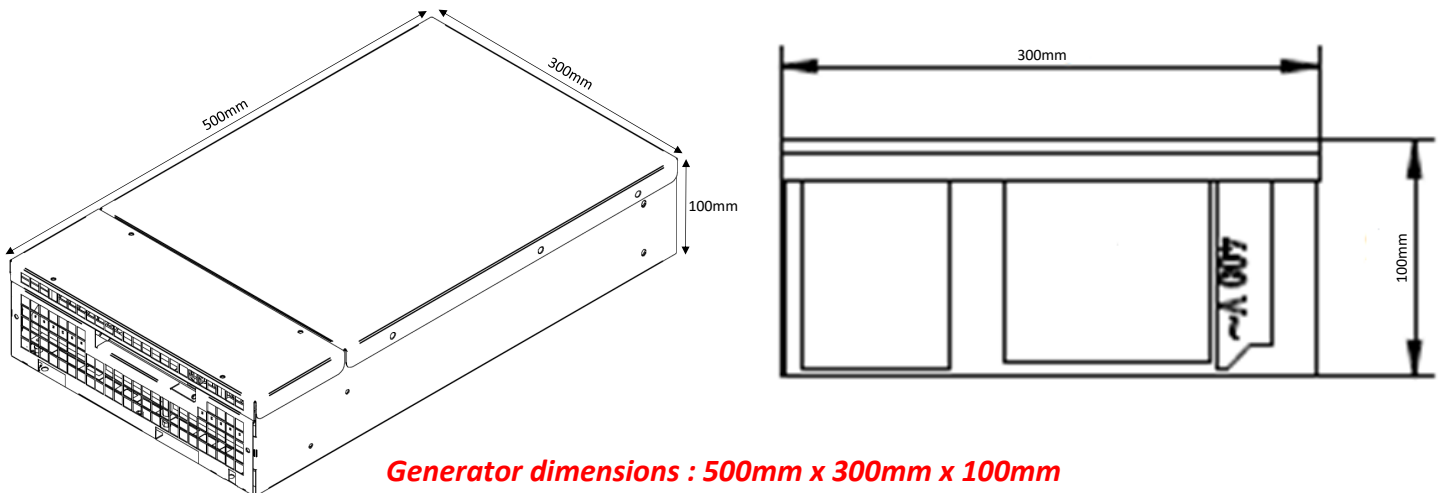

*Le Standard*

**TECHNICAL SPECIFICATIONS**

<b>Cooking block dimensions</b>	690mm x 220mm x 70.5mm To be integrated into the worktop
<b>Cooking surface</b>	690mm x 220mm Glass ceramic thickness 6mm
<b>Power</b>	4000W (4 inductors of 1000W)
<b>Controls</b>	Knob control with display
<b>Amperage</b>	6A
<b>Functions Le standard</b>	1 cooking zone / 4 coils, controlled by joystick and 4-digit display (one setting for 4 coils).  Power adjustable - 20 levels available from 25 to 1000W per inductor
<b>Power supply</b>	380V Three-phase 50-60Hz Compatible with TERA WATT and SICOTRONIC energy optimisers.
<b>Diameter saucepan</b>	Minimum 6 cm
<b>Standards</b>	Complies with current European standards on safety of electrical equipment, EMC, Rohs and SGS.
<b>Kit composition</b>	- 1 Cooktop - 1 Generator block - 1 Knob control - 1 Integration frame (736 x 266mm) - Connecting cables 1m50  (Custom connection cables available in 3, 5, 6, 8, 10, 12, 15m)

**Note importante**  
 Adventys se réserve le droit de modifier les caractéristiques sans préavis.

*Cooking block dimensions*

**Integrated cooking unit dimensions : 696mm x 226mm**

*Dimensions Control panel*

**Integrated cooking unit dimensions : 215 x 88 mm + 4 holes R7mm**

*Generator dimensions*

**Generator dimensions : 500mm x 300mm x 100mm**

**ADVENTYS**  
 Route de Pagny - 21250 Seurre - France  
[www.adventys.com](http://www.adventys.com)  
[contact@adventys.com](mailto:contact@adventys.com)  
 T: 03.80.20.46.15