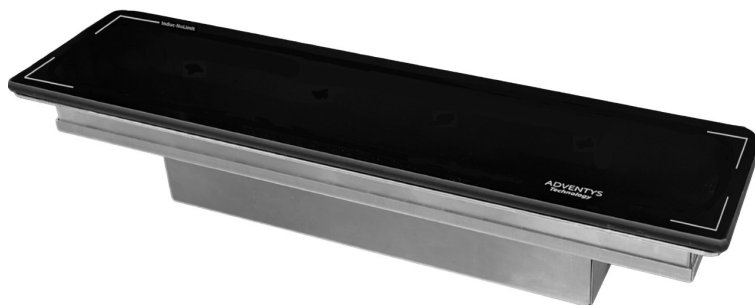

*Le Standard*
**TECHNICAL SPECIFICATIONS**

<b>Cooking block dimensions</b>	690mm x 220mm x 70.5mm To be integrated into the worktop
<b>Cooking surface</b>	690mm x 220mm Glass ceramic thickness 6mm
<b>Power</b>	8000W (4 inductors of 2000W)
<b>Controls</b>	Knob control with display
<b>Amperage</b>	12A
<b>Functions Le standard</b>	1 cooking zone / 4 coils, controlled by joystick and 4-digit display (one setting for 4 coils).  Power adjustable - 30 levels available from 25 to 2000W per inductor
<b>Power supply</b>	380V Three-phase 50-60Hz Compatible with TERA WATT and SICOTRONIC energy optimisers.
<b>Diameter saucepan</b>	Minimum 6 cm
<b>Standards</b>	Complies with current European standards on safety of electrical equipment, EMC, Rohs and SGS.
<b>Kit composition</b>	- 1 Cooktop - 1 Generator block - 1 Knob control - 1 Integration frame (736 x 266mm) - Connecting cables 1m50  (Custom connection cables available in 3, 5, 6, 8, 10, 12, 15m)

**Features KNLSP**

The KNLSP No Limit hob has 1 power-adjustable cooking zone. This cooking zone has 4 inductors :

- 1 cooking zone
- 4 Inductors
- 1 Cooking zone control

**ADVENTYS**

Route de Pagny - 21250 Seurre - France