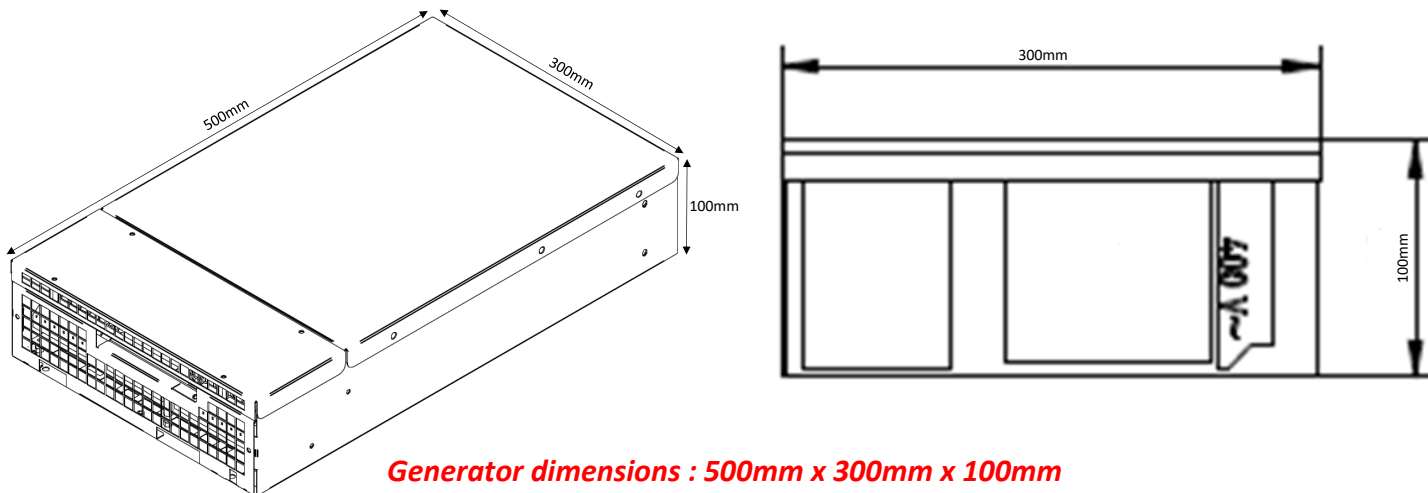

*Le Standard*
**TECHNICAL SPECIFICATIONS**

<b>Cooking block dimensions</b>	690mm x 220mm x 70.5mm To be integrated into the worktop
<b>Cooking surface</b>	690mm x 220mm Glass ceramic thickness 6mm
<b>Power</b>	8000W (4 inductors of 2000W)
<b>Controls</b>	Knob control with display
<b>Amperage</b>	12A
<b>Functions Le standard</b>	1 cooking zone / 4 coils, controlled by joystick and 4-digit display (one setting for 4 coils).  Power adjustable - 30 levels available from 25 to 2000W per inductor
<b>Power supply</b>	380V Three-phase 50-60Hz Compatible with TERA WATT and SICOTRONIC energy optimisers.
<b>Diameter saucepan</b>	Minimum 6 cm
<b>Standards</b>	Complies with current European standards on safety of electrical equipment, EMC, Rohs and SGS.
<b>Kit composition</b>	- 1 Cooktop - 1 Generator block - 1 Knob control - 1 Integration frame (736 x 266mm) - Connecting cables 1m50  (Custom connection cables available in 3, 5, 6, 8, 10, 12, 15m)

*Cooking block dimensions*

**Integrated cooking unit dimensions : 696mm x 226mm**

*Dimensions Control panel*

**Integrated cooking unit dimensions : 215 x 88 mm + 4 holes R7mm**

*Generator dimensions*

**Generator dimensions : 500mm x 300mm x 100mm**