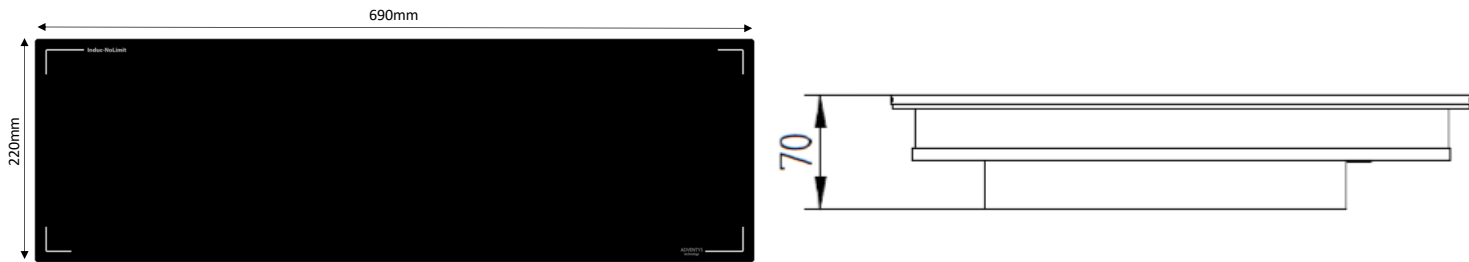

*Le Standard*
**TECHNICAL SPECIFICATIONS**

<b>Cooking block dimensions</b>	690mm x 220mm x 70.5mm To be integrated into the worktop
<b>Cooking surface</b>	690mm x 220mm Glass ceramic thickness 6mm
<b>Power</b>	8000W (4 inductors of 2000W)
<b>Controls</b>	Knob control with display
<b>Amperage</b>	12A
<b>Functions Le standard</b>	1 cooking zone / 4 coils, controlled by joystick and 4-digit display (one setting for 4 coils).  Power adjustable - 30 levels available from 25 to 2000W per inductor
<b>Power supply</b>	380V Three-phase 50-60Hz Compatible with TERA WATT and SICOTRONIC energy optimisers.
<b>Diameter saucepan</b>	Minimum 6 cm
<b>Standards</b>	Complies with current European standards on safety of electrical equipment, EMC, Rohs and SGS.
<b>Kit composition</b>	- 1 Cooktop - 1 Generator block - 1 Knob control - 1 Integration frame (736 x 266mm) - Connecting cables 1m50  (Custom connection cables available in 3, 5, 6, 8, 10, 12, 15m)

**Features KNLSP**

The KNLSP No Limit hob has 1 power-adjustable cooking zone. This cooking zone has 4 inductors :

- 1 cooking zone
- 4 Inductors
- 1 Cooking zone control

**ADVENTYS**

Route de Pagny - 21250 Seurre - France

*Cooking block dimensions*

**Integrated cooking unit dimensions : 696mm x 226mm**

*Dimensions Control panel*

**Integrated cooking unit dimensions : 215 x 88 mm + 4 holes R7mm**

*Generator dimensions*

**Generator dimensions : 500mm x 300mm x 100mm**