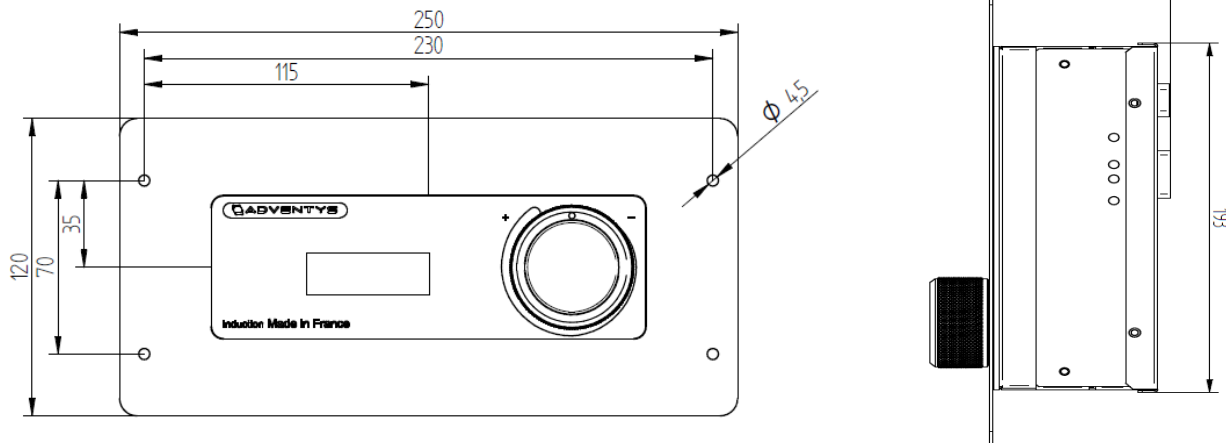

*Le Standard*
**TECHNICAL SPECIFICATIONS**

<b>Cooking block dimensions</b>	690mm x 220mm x 70.5mm To be integrated into the worktop
<b>Cooking surface</b>	690mm x 220mm Glass ceramic thickness 6mm
<b>Power</b>	8000W (4 inductors of 2000W)
<b>Controls</b>	Knob control with display
<b>Amperage</b>	12A
<b>Functions Le standard</b>	1 cooking zone / 4 coils, controlled by joystick and 4-digit display (one setting for 4 coils).  Power adjustable - 30 levels available from 25 to 2000W per inductor
<b>Power supply</b>	380V Three-phase 50-60Hz Compatible with TERA WATT and SICOTRONIC energy optimisers.
<b>Diameter saucepan</b>	Minimum 6 cm
<b>Standards</b>	Complies with current European standards on safety of electrical equipment, EMC, Rohs and SGS.
<b>Kit composition</b>	- 1 Cooktop - 1 Generator block - 1 Knob control - 1 Integration frame (736 x 266mm) - Connecting cables 1m50  (Custom connection cables available in 3, 5, 6, 8, 10, 12, 15m)

*Cooking block dimensions*

**Integrated cooking unit dimensions : 696mm x 226mm**

*Dimensions Control panel*

**Integrated cooking unit dimensions : 215 x 88 mm + 4 holes R7mm**

*Generator dimensions*

**Generator dimensions : 500mm x 300mm x 100mm**