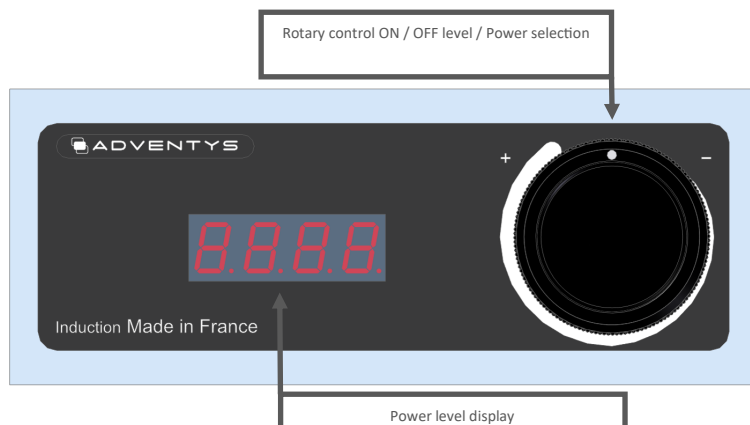

*Le Standard*
**TECHNICAL SPECIFICATIONS**

<b>Cooking block dimensions</b>	690mm x 220mm x 70.5mm To be integrated into the worktop
<b>Cooking surface</b>	690mm x 220mm Glass ceramic thickness 6mm
<b>Power</b>	8000W (4 inductors of 2000W)
<b>Controls</b>	Knob control with display
<b>Amperage</b>	12A
<b>Functions Le standard</b>	1 cooking zone / 4 coils, controlled by joystick and 4-digit display (one setting for 4 coils).  Power adjustable - 30 levels available from 25 to 2000W per inductor
<b>Power supply</b>	380V Three-phase 50-60Hz Compatible with TERA WATT and SICOTRONIC energy optimisers.
<b>Diameter saucepan</b>	Minimum 6 cm
<b>Standards</b>	Complies with current European standards on safety of electrical equipment, EMC, Rohs and SGS.
<b>Kit composition</b>	- 1 Cooktop - 1 Generator block - 1 Knob control - 1 Integration frame (736 x 266mm) - Connecting cables 1m50  (Custom connection cables available in 3, 5, 6, 8, 10, 12, 15m)

**Features KNLSP**

The KNLSP No Limit hob has 1 power-adjustable cooking zone. This cooking zone has 4 inductors :

- 1 cooking zone
- 4 Inductors
- 1 Cooking zone control

**ADVENTYS**

Route de Pagny - 21250 Seurre - France

*Cooking block dimensions*

**Integrated cooking unit dimensions : 696mm x 226mm**

*Dimensions Control panel*

**Integrated cooking unit dimensions : 215 x 88 mm + 4 holes R7mm**

*Generator dimensions*

**Generator dimensions : 500mm x 300mm x 100mm**