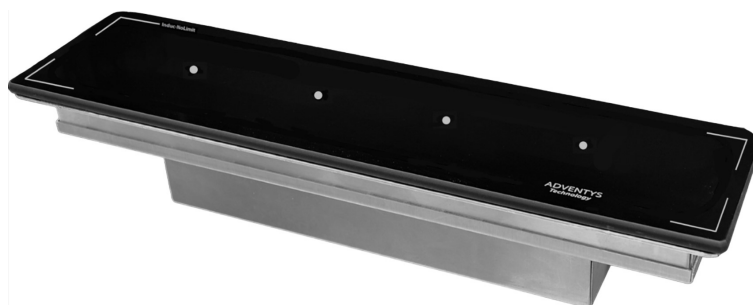

TECHNICAL SPECIFICATIONS

Cooking block dimensions	690mm x 220mm x 70.5mm To be integrated into the worktop
Cooking surface	690mm x 220mm Glass ceramic thickness 6mm
Power	8000W (4 inductors of 2000W)
Controls	Knob control with display
Amperage	12A
Functions Click Clack	1 cooking zone / 4 coils, controlled by 1 joystick and 4-digit display (a single setting for 4 coils). Adjustable power and temperature : Power control - 30 levels from 25 to 2000W per inductor - Temperature setting from 30°C to 250° C in 1°C steps Switch from power mode to temperature mode by turning the knob twice
Power supply	380V Three-phase 50-60Hz Compatible with TERA WATT and SICOTRONIC energy optimisers.
Diameter saucepan	Minimum 6 cm
Standards	Complies with current European standards on safety of electrical equipment, EMC, Rohs and SGS.
Kit composition	- 1 Cooktop - 1 Generator block - 1 Commande - 1 Knob control (736 x 266mm) - Connecting cables 1m50 (Custom connection cables available in 3, 5, 6, 8, 10, 12, 15m)

Click Clack

Features KNLSP

The KNLPT No Limit hob has 1 cooking zone with adjustable power or temperature. This cooking zone has 4 inductors :

- 1 cooking zone
- 4 Inductors
- 1 Cooking zone control

ADVENTYS
 Route de Pagny - 21250 Seurre - France
 www.adventys.com
 contact@adventys.com
 T: 03.80.20.46.15

Important note
 Adventys reserves the right to change specifications without notice.

Cooking block dimensions

Integrated cooking unit dimensions : 696mm x 226mm

Dimensions Control panel

Integrated cooking unit dimensions : 215 x 88 mm + 4 holes R7mm