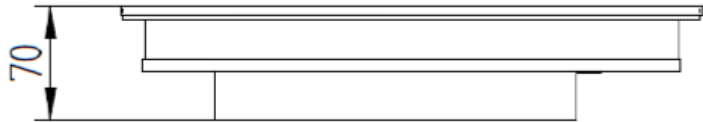

TECHNICAL SPECIFICATIONS

Cooking block dimensions	690mm x 220mm x 70.5mm To be integrated into the worktop
Cooking surface	690mm x 220mm Glass ceramic thickness 6mm
Power	8000W (4 inductors of 2000W)
Controls	Knob control with display
Amperage	12A
Functions Click Clack	1 cooking zone / 4 coils, controlled by 1 joystick and 4-digit display (a single setting for 4 coils). Adjustable power and temperature : Power control - 30 levels from 25 to 2000W per inductor - Temperature setting from 30°C to 250° C in 1°C steps Switch from power mode to temperature mode by turning the knob twice
Power supply	380V Three-phase 50-60Hz Compatible with TERA WATT and SICOTRONIC energy optimisers.
Diameter saucepan	Minimum 6 cm
Standards	Complies with current European standards on safety of electrical equipment, EMC, Rohs and SGS.
Kit composition	- 1 Cooktop - 1 Generator block - 1 Commande - 1 Knob control (736 x 266mm) - Connecting cables 1m50 (Custom connection cables available in 3, 5, 6, 8, 10, 12, 15m)

Click Clack

Features KNLSP

The KNLPT No Limit hob has 1 cooking zone with adjustable power or temperature. This cooking zone has 4 inductors :

- 1 cooking zone
- 4 Inductors
- 1 Cooking zone control

ADVENTYS
 Route de Pagny - 21250 Seurre - France
 www.adventys.com
 contact@adventys.com
 T: 03.80.20.46.15

Important note
 Adventys reserves the right to change specifications without notice.

Cooking block dimensions

Integrated cooking unit dimensions : 696mm x 226mm

Dimensions Control panel

Integrated cooking unit dimensions : 215 x 88 mm + 4 holes R7mm

Generator dimensions

Generator dimensions : 500mm x 300mm x 100mm

ADVENTYS
 Route de Pagny - 21250 Seurre - France
www.adventys.com
contact@adventys.com
 T: 03.80.20.46.15

Important note
 Adventys reserves the right to change specifications without notice.