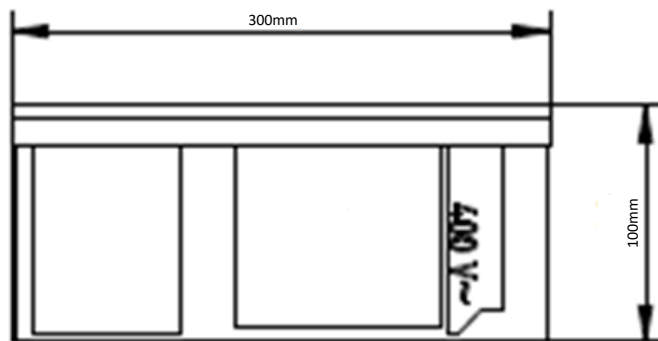

TECHNICAL SPECIFICATIONS

Cooking block dimensions	690mm x 220mm x 70.5mm To be integrated into the worktop
Cooking surface	690mm x 220mm Glass ceramic thickness 6mm
Power	8000W (4 inductors of 2000W)
Controls	Knob control with display
Amperage	12A
Functions Click Clack	1 cooking zone / 4 coils, controlled by 1 joystick and 4-digit display (a single setting for 4 coils). Adjustable power and temperature : Power control - 30 levels from 25 to 2000W per inductor - Temperature setting from 30°C to 250° C in 1°C steps Switch from power mode to temperature mode by turning the knob twice
Power supply	380V Three-phase 50-60Hz Compatible with TERA WATT and SICOTRONIC energy optimisers.
Diameter saucepan	Minimum 6 cm
Standards	Complies with current European standards on safety of electrical equipment, EMC, Rohs and SGS.
Kit composition	- 1 Cooktop - 1 Generator block - 1 Commande - 1 Knob control (736 x 266mm) - Connecting cables 1m50 (Custom connection cables available in 3, 5, 6, 8, 10, 12, 15m)

Important note
 Adventys reserves the right to change specifications without notice.

Cooking block dimensions

Integrated cooking unit dimensions : 696mm x 226mm

Dimensions Control panel

Integrated cooking unit dimensions : 215 x 88 mm + 4 holes R7mm

Generator dimensions

Generator dimensions : 500mm x 300mm x 100mm

ADVENTYS
 Route de Pagny - 21250 Seurre - France
www.adventys.com
contact@adventys.com
 T: 03.80.20.46.15

Important note
 Adventys reserves the right to change specifications without notice.