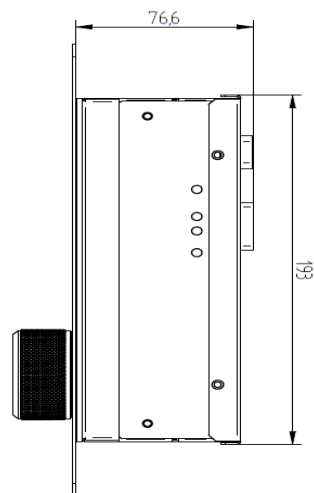

TECHNICAL SPECIFICATIONS

Cooking block dimensions	690mm x 220mm x 70.5mm To be integrated into the worktop
Cooking surface	690mm x 220mm Glass ceramic thickness 6mm
Power	8000W (4 inductors of 2000W)
Controls	Knob control with display
Amperage	12A
Functions Click Clack	1 cooking zone / 4 coils, controlled by 1 joystick and 4-digit display (a single setting for 4 coils). Adjustable power and temperature : Power control - 30 levels from 25 to 2000W per inductor - Temperature setting from 30°C to 250° C in 1°C steps Switch from power mode to temperature mode by turning the knob twice
Power supply	380V Three-phase 50-60Hz Compatible with TERA WATT and SICOTRONIC energy optimisers.
Diameter saucepan	Minimum 6 cm
Standards	Complies with current European standards on safety of electrical equipment, EMC, Rohs and SGS.
Kit composition	- 1 Cooktop - 1 Generator block - 1 Commande - 1 Knob control (736 x 266mm) - Connecting cables 1m50 (Custom connection cables available in 3, 5, 6, 8, 10, 12, 15m)

Important note
 Adventys reserves the right to change specifications without notice.

Cooking block dimensions

Integrated cooking unit dimensions : 696mm x 226mm

Dimensions Control panel

Integrated cooking unit dimensions : 215 x 88 mm + 4 holes R7mm

Generator dimensions

Generator dimensions : 500mm x 300mm x 100mm

ADVENTYS
 Route de Pagny - 21250 Seurre - France
www.adventys.com
contact@adventys.com
 T: 03.80.20.46.15

Important note
 Adventys reserves the right to change specifications without notice.