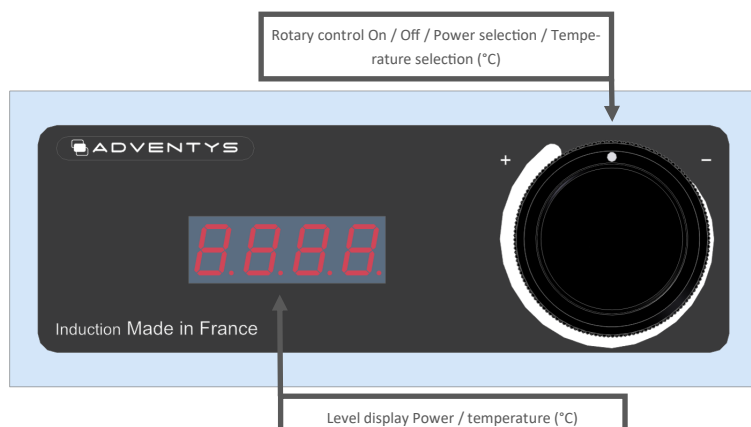

TECHNICAL SPECIFICATIONS

Cooking block dimensions	690mm x 220mm x 70.5mm To be integrated into the worktop
Cooking surface	690mm x 220mm Glass ceramic thickness 6mm
Power	8000W (4 inductors of 2000W)
Controls	Knob control with display
Amperage	12A
Functions Click Clack	1 cooking zone / 4 coils, controlled by 1 joystick and 4-digit display (a single setting for 4 coils). Adjustable power and temperature : Power control - 30 levels from 25 to 2000W per inductor - Temperature setting from 30°C to 250° C in 1°C steps Switch from power mode to temperature mode by turning the knob twice
Power supply	380V Three-phase 50-60Hz Compatible with TERA WATT and SICOTRONIC energy optimisers.
Diameter saucepan	Minimum 6 cm
Standards	Complies with current European standards on safety of electrical equipment, EMC, Rohs and SGS.
Kit composition	- 1 Cooktop - 1 Generator block - 1 Commande - 1 Knob control (736 x 266mm) - Connecting cables 1m50 (Custom connection cables available in 3, 5, 6, 8, 10, 12, 15m)

Click Clack

Features KNLSP

The KNLPT No Limit hob has 1 cooking zone with adjustable power or temperature. This cooking zone has 4 inductors :

- 1 cooking zone
- 4 Inductors
- 1 Cooking zone control

ADVENTYS
 Route de Pagny - 21250 Seurre - France
 www.adventys.com
 contact@adventys.com
 T: 03.80.20.46.15

Important note
 Adventys reserves the right to change specifications without notice.

Cooking block dimensions

Integrated cooking unit dimensions : 696mm x 226mm

Dimensions Control panel

Integrated cooking unit dimensions : 215 x 88 mm + 4 holes R7mm