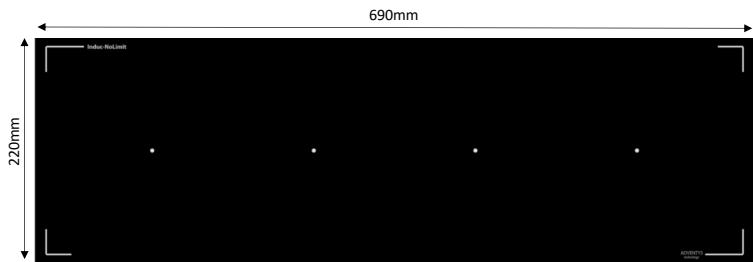

TECHNICAL SPECIFICATIONS

Cooking block dimensions	690mm x 220mm x 70.5mm To be integrated into the worktop
Cooking surface	690mm x 220mm Glass ceramic thickness 6mm
Power	8000W (4 inductors of 2000W)
Controls	Knob control with display
Amperage	12A
Functions Click Clack	1 cooking zone / 4 coils, controlled by 1 joystick and 4-digit display (a single setting for 4 coils). Adjustable power and temperature : Power control - 30 levels from 25 to 2000W per inductor - Temperature setting from 30°C to 250° C in 1°C steps Switch from power mode to temperature mode by turning the knob twice
Power supply	380V Three-phase 50-60Hz Compatible with TERA WATT and SICOTRONIC energy optimisers.
Diameter saucepan	Minimum 6 cm
Standards	Complies with current European standards on safety of electrical equipment, EMC, Rohs and SGS.
Kit composition	- 1 Cooktop - 1 Generator block - 1 Commande - 1 Knob control (736 x 266mm) - Connecting cables 1m50 (Custom connection cables available in 3, 5, 6, 8, 10, 12, 15m)

Click Clack

Features KNLSP

The KNLPT No Limit hob has 1 cooking zone with adjustable power or temperature. This cooking zone has 4 inductors :

- 1 cooking zone
- 4 Inductors
- 1 Cooking zone control

ADVENTYS
 Route de Pagny - 21250 Seurre - France
 www.adventys.com
 contact@adventys.com
 T: 03.80.20.46.15

Important note
 Adventys reserves the right to change specifications without notice.

Cooking block dimensions

Integrated cooking unit dimensions : 696mm x 226mm

Dimensions Control panel

Integrated cooking unit dimensions : 215 x 88 mm + 4 holes R7mm

Generator dimensions

Generator dimensions : 500mm x 300mm x 100mm

ADVENTYS
 Route de Pagny - 21250 Seurre - France
www.adventys.com
contact@adventys.com
 T: 03.80.20.46.15

Important note
 Adventys reserves the right to change specifications without notice.