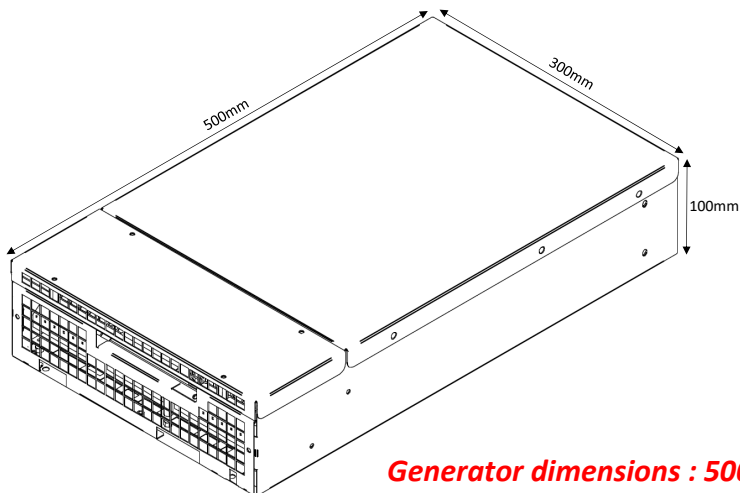

TECHNICAL SPECIFICATIONS

Cooking block dimensions	690mm x 220mm x 70.5mm To be integrated into the worktop
Cooking surface	690mm x 220mm Glass ceramic thickness 6mm
Power	8000W (4 inductors of 2000W)
Controls	Knob control with display
Amperage	12A
Functions Click Clack	1 cooking zone / 4 coils, controlled by 1 joystick and 4-digit display (a single setting for 4 coils). Adjustable power and temperature : Power control - 30 levels from 25 to 2000W per inductor - Temperature setting from 30°C to 250° C in 1°C steps Switch from power mode to temperature mode by turning the knob twice
Power supply	380V Three-phase 50-60Hz Compatible with TERA WATT and SICOTRONIC energy optimisers.
Diameter saucepan	Minimum 6 cm
Standards	Complies with current European standards on safety of electrical equipment, EMC, Rohs and SGS.
Kit composition	- 1 Cooktop - 1 Generator block - 1 Commande - 1 Knob control (736 x 266mm) - Connecting cables 1m50 (Custom connection cables available in 3, 5, 6, 8, 10, 12, 15m)

Important note
 Adventys reserves the right to change specifications without notice.

Cooking block dimensions

Integrated cooking unit dimensions : 696mm x 226mm

Dimensions Control panel

Integrated cooking unit dimensions : 215 x 88 mm + 4 holes R7mm

Generator dimensions

Generator dimensions : 500mm x 300mm x 100mm

ADVENTYS
 Route de Pagny - 21250 Seurre - France
www.adventys.com
contact@adventys.com
 T: 03.80.20.46.15

Important note
 Adventys reserves the right to change specifications without notice.