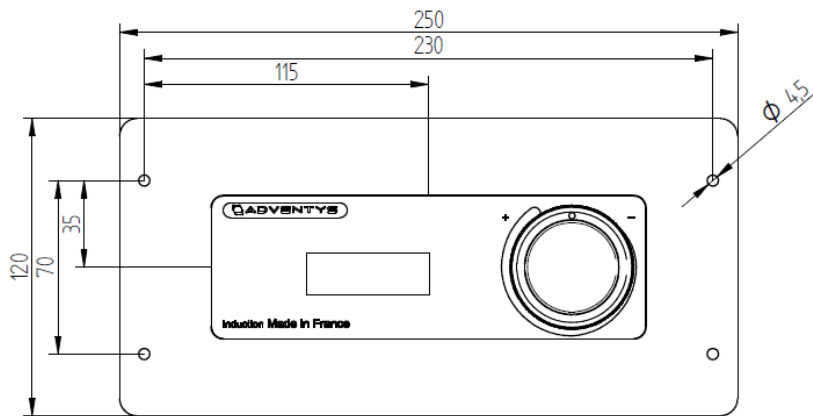

TECHNICAL SPECIFICATIONS

Cooking block dimensions	690mm x 220mm x 70.5mm To be integrated into the worktop
Cooking surface	690mm x 220mm Glass ceramic thickness 6mm
Power	8000W (4 inductors of 2000W)
Controls	Knob control with display
Amperage	12A
Functions Click Clack	1 cooking zone / 4 coils, controlled by 1 joystick and 4-digit display (a single setting for 4 coils). Adjustable power and temperature : Power control - 30 levels from 25 to 2000W per inductor - Temperature setting from 30°C to 250° C in 1°C steps Switch from power mode to temperature mode by turning the knob twice
Power supply	380V Three-phase 50-60Hz Compatible with TERA WATT and SICOTRONIC energy optimisers.
Diameter saucepan	Minimum 6 cm
Standards	Complies with current European standards on safety of electrical equipment, EMC, Rohs and SGS.
Kit composition	- 1 Cooktop - 1 Generator block - 1 Commande - 1 Knob control (736 x 266mm) - Connecting cables 1m50 (Custom connection cables available in 3, 5, 6, 8, 10, 12, 15m)

Click Clack

Features KNLSP

The KNLPT No Limit hob has 1 cooking zone with adjustable power or temperature. This cooking zone has 4 inductors :

- 1 cooking zone
- 4 Inductors
- 1 Cooking zone control

ADVENTYS
 Route de Pagny - 21250 Seurre - France
 www.adventys.com
 contact@adventys.com
 T: 03.80.20.46.15

Important note
 Adventys reserves the right to change specifications without notice.

Cooking block dimensions

Integrated cooking unit dimensions : 696mm x 226mm

Dimensions Control panel

Integrated cooking unit dimensions : 215 x 88 mm + 4 holes R7mm

Generator dimensions

Generator dimensions : 500mm x 300mm x 100mm

ADVENTYS
 Route de Pagny - 21250 Seurre - France
www.adventys.com
contact@adventys.com
 T: 03.80.20.46.15

Important note
 Adventys reserves the right to change specifications without notice.