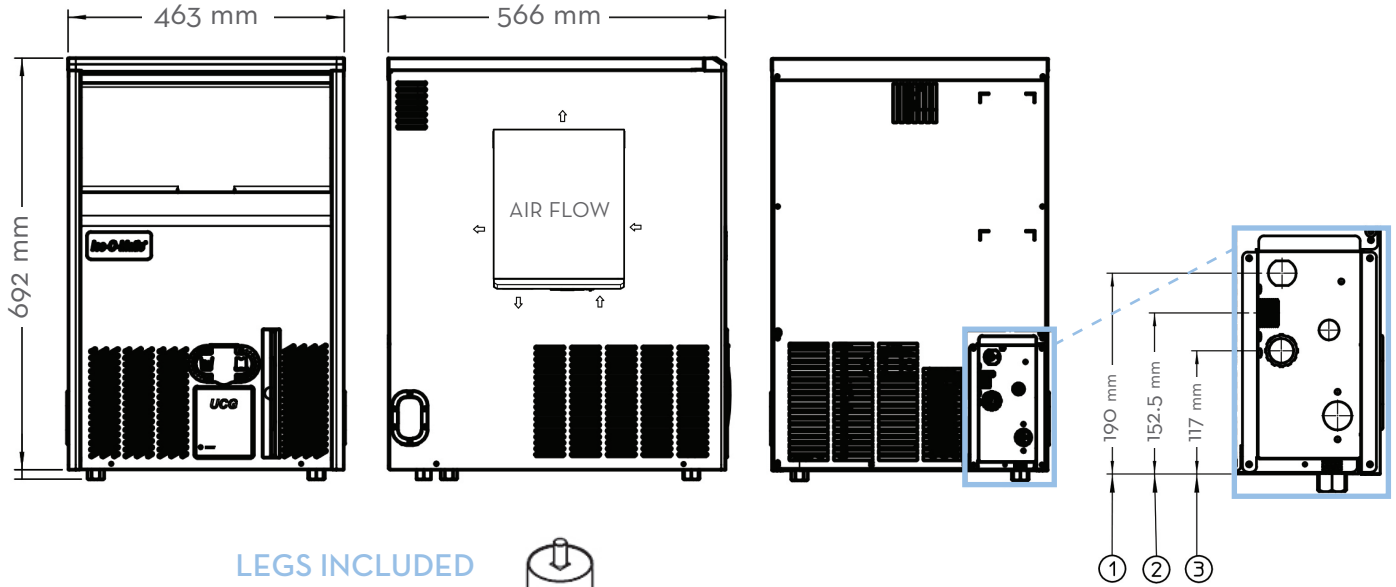

## Space-Saving Solutions

- Front air discharge design for compact spaces.
- Low profile top saves counter space.
- Stores up to 15 kg of ice.
- Easy front access to ice.
- Removable Air Filter.

### GOURMET ICE DIMENSIONS

Height	30.5 mm (1.2 in.)
Diameter	34.25 mm (1.35 in.)

UCGO85A GOURMET SERIES UNDERCOUNTER

UCG085A GOURMET SERIES UNDERCOUNTER

**LEGS INCLUDED**  
Do Not Extend - 15 mm

- 1 - Power Cord
- 2 - 19 mm Water Inlet
- 3 - 20 mm Water Drain

## Dimensions

ALL MODELS	
W x D x H (mm)	463 x 566 x 692
W x D x H (in.)	18 1/4 x 22 1/4 x 27 1/4

\* Dimensions do not account for the included adjustable legs.