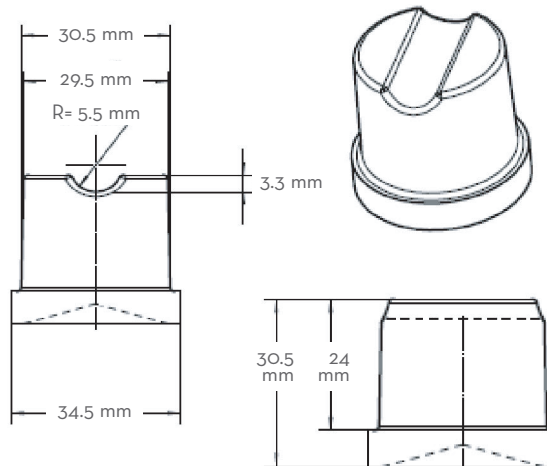

### GOURMET ICE DIMENSIONS

Height	30.5 mm (1.2 in.)
Diameter	34.25 mm (1.35 in.)

UCGO85A GOURMET SERIES UNDERCOUNTER

UCG085A GOURMET SERIES UNDERCOUNTER

**LEGS INCLUDED**  
Do Not Extend - 15 mm

- 1 - Power Cord
- 2 - 19 mm Water Inlet
- 3 - 20 mm Water Drain

## Dimensions

ALL MODELS	
W x D x H (mm)	463 x 566 x 692
W x D x H (in.)	18 1/4 x 22 1/4 x 27 1/4

\* Dimensions do not account for the included adjustable legs.